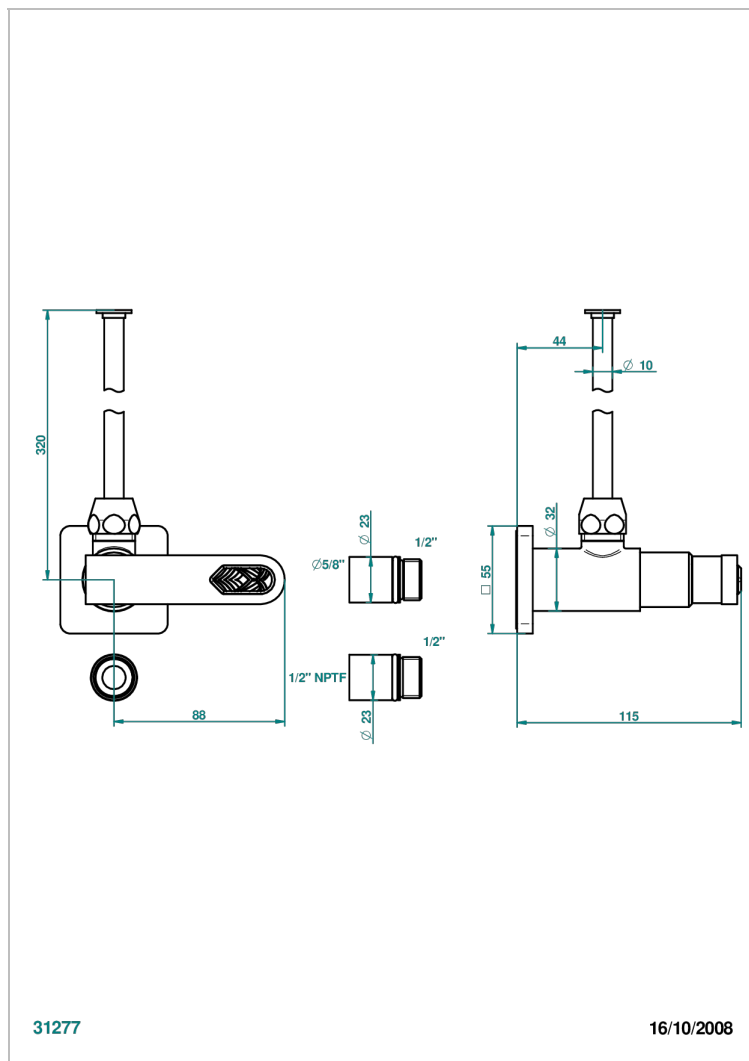

# PROFIL LALIQUE CRISTAL CLARO CON MANETAS

A6H-181/SWC

Angle valve with 3/8 toiletsupply quick adaptator set

31277

16/10/2008

## CARACTERÍSTICAS

- Profil Lalique cristal claro con manetas
- Angle valve with 3/8 toiletsupply quick adaptator set