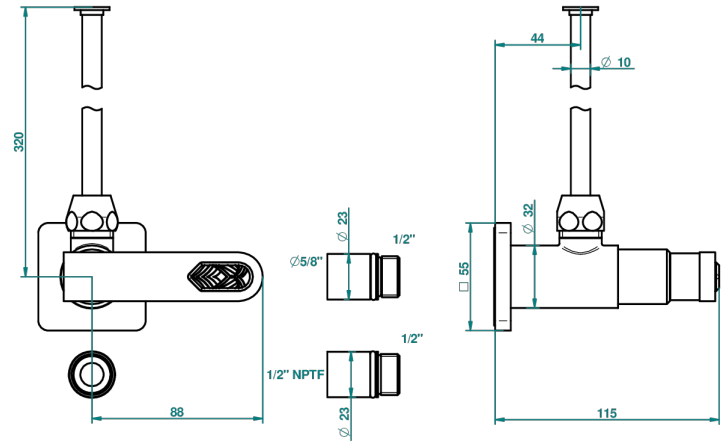

PROFIL LALIQUE CLEAR CRYSTAL WITH LEVER HANDLES

A6H-181/SWC

Angle supply valve with 3/8" adaptor set for toilet

31277

16/10/2008

CHARACTERISTIC

- Profil Lalique Clear crystal with lever handles
- Angle supply valve with 3/8" adaptor set for toilet