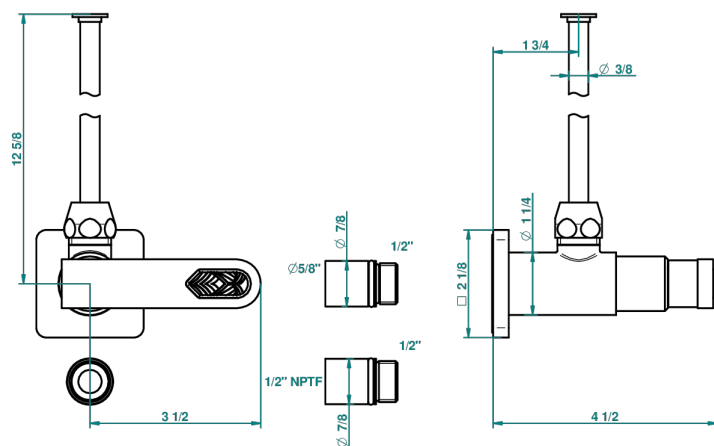

PROFIL LALIQUE CRISTAL CLARO CON MANETAS

A6H-181/SWC

Angle valve with 3/8 toiletsupply quick adaptator set

31277

16/10/2008

CARACTERÍSTICAS

- Profil Lalique cristal claro con manetas
- Angle valve with 3/8 toiletsupply quick adaptator set