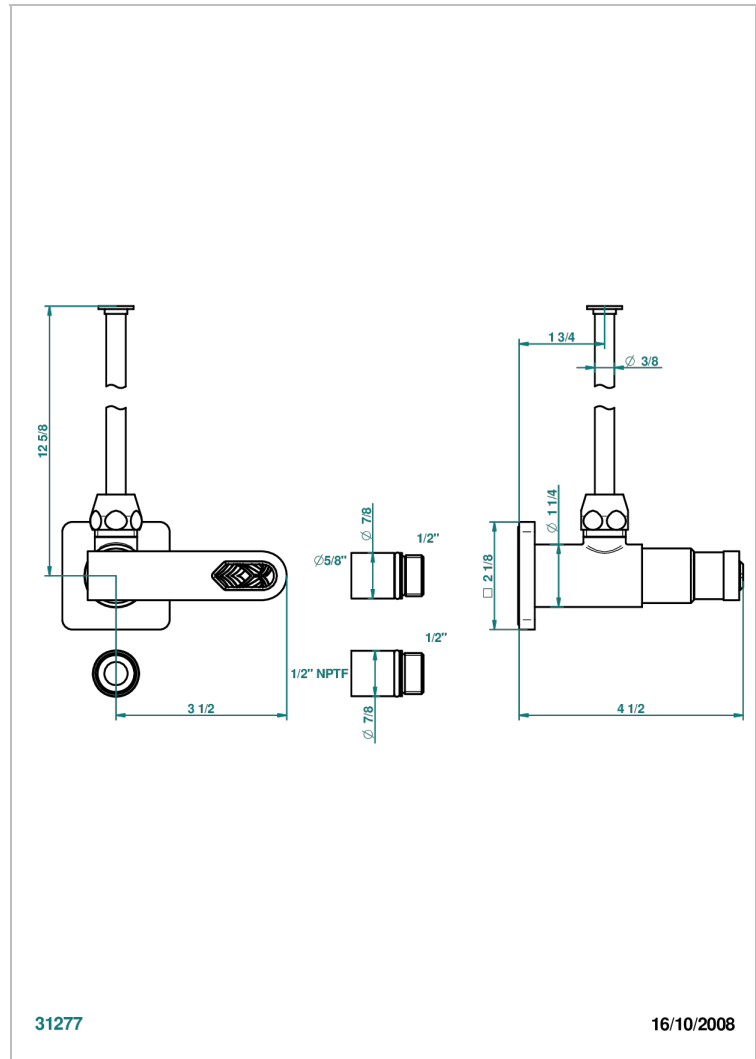

# PROFIL LALIQUE CLEAR CRYSTAL WITH LEVER HANDLES

A6H-181/SWC

Angle supply valve with 3/8" adaptor set for toilet

## CHARACTERISTIC

- Profil Lalique Clear crystal with lever handles
- Angle supply valve with 3/8" adaptor set for toilet