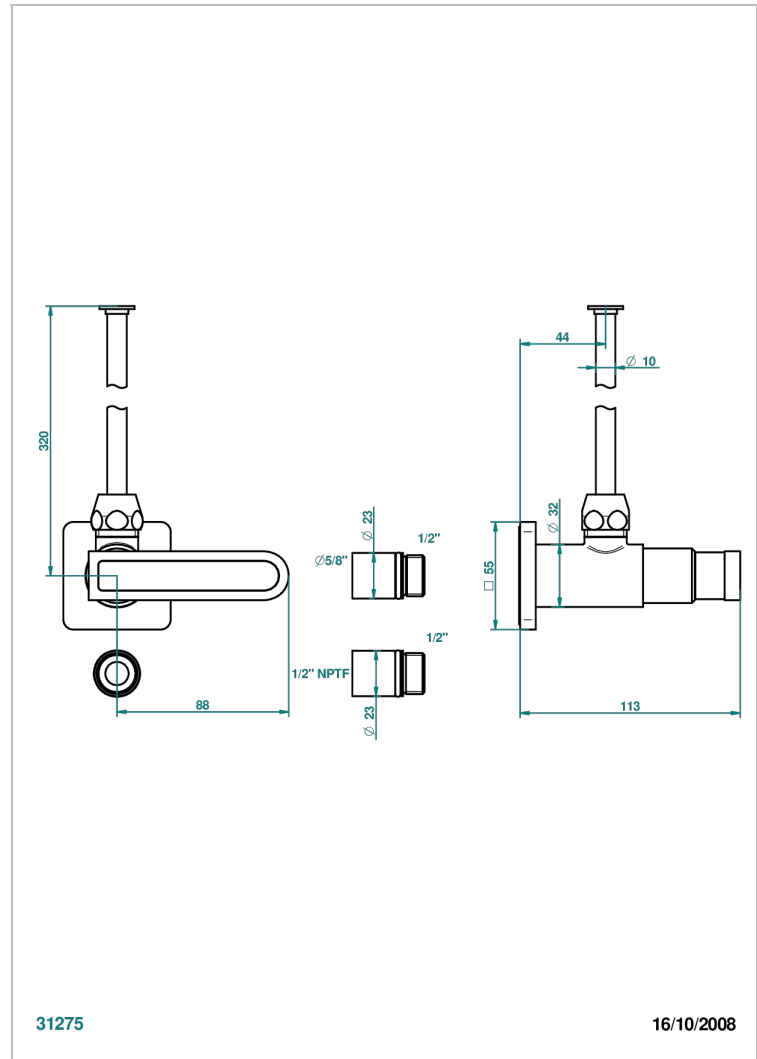

# PROFIL ONICE NEGRO CON MANETAS

A6P-181/SWC

Angle valve with 3/8 toiletsupply quick adaptator set

THG<sup>®</sup>  
PARIS

## CARACTERÍSTICAS

- Profil Onice negro con manetas
- Angle valve with 3/8 toiletsupply quick adaptator set