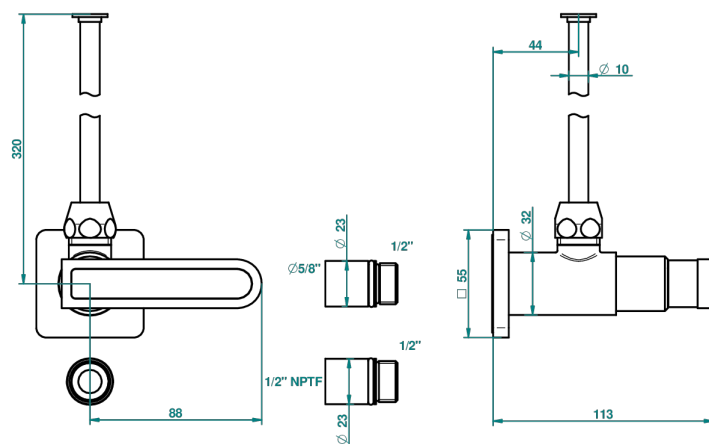

# PROFIL BLACK ONYX WITH LEVER HANDLES

A6P-181/SWC

Angle supply valve with 3/8" adaptor set for toilet

31275

16/10/2008

## CHARACTERISTIC

- Profil Black Onyx with lever handles
- Angle supply valve with 3/8" adaptor set for toilet