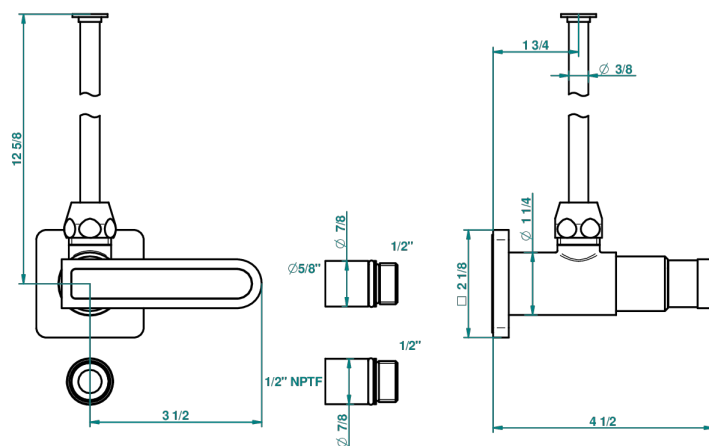

PROFIL ONICE NEGRO CON MANETAS

A6P-181/SWC

Angle valve with 3/8 toiletsupply quick adaptator set

THG[®]
PARIS

31275

16/10/2008

CARACTERÍSTICAS

- Profil Onice negro con manetas
- Angle valve with 3/8 toiletsupply quick adaptator set