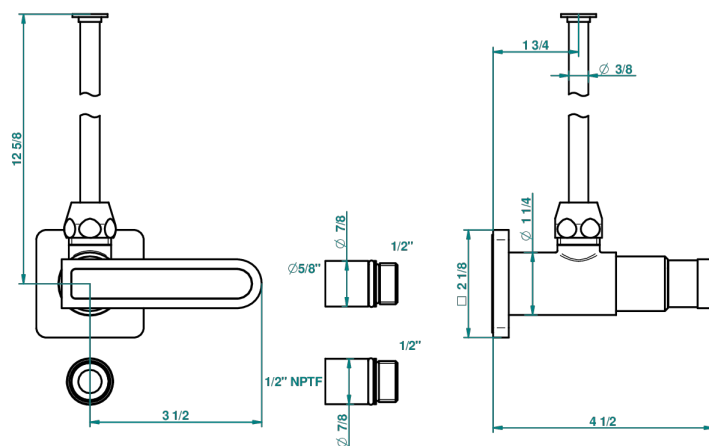

PROFIL BLACK ONYX WITH LEVER HANDLES

A6P-181/SWC

Angle supply valve with 3/8" adaptor set for toilet

31275

16/10/2008

CHARACTERISTIC

- Profil Black Onyx with lever handles
- Angle supply valve with 3/8" adaptor set for toilet