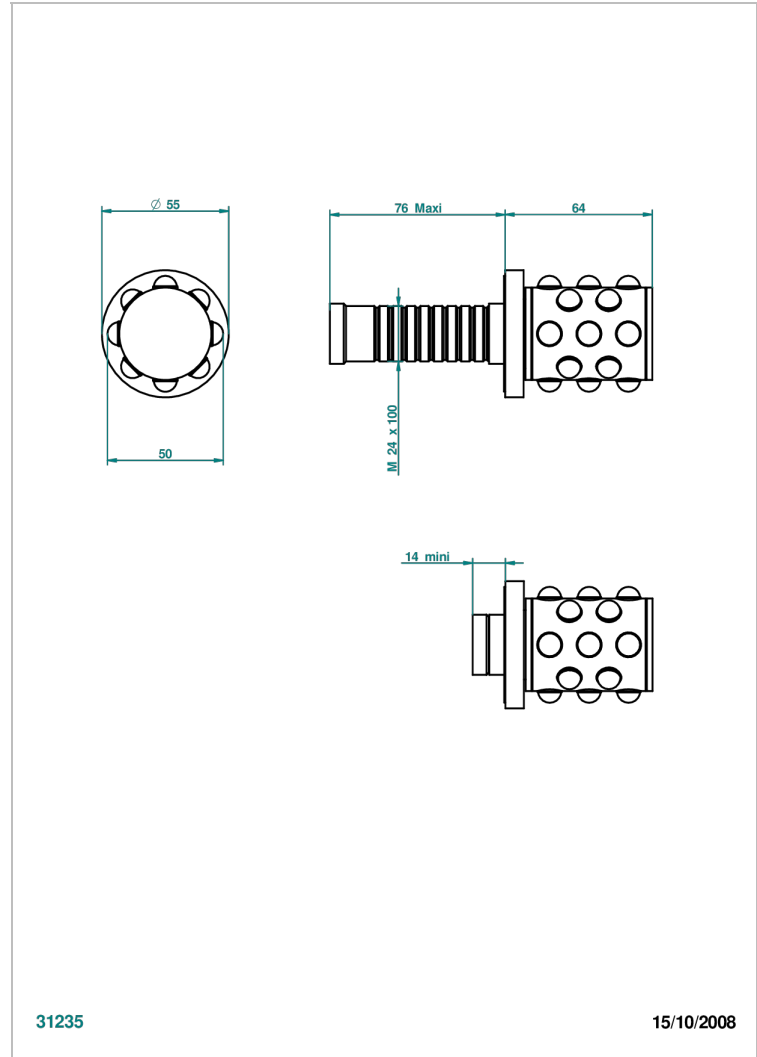

# MOSSI CLEAR CRYSTAL

A2N-30B

Trim only for wall valve 1/2" ref.30/CA & 30/HA and 3/4" ref.32/CA & 32/HA and diverter ref.50/4VMA

THG<sup>®</sup>  
PARIS

31235

15/10/2008

## CHARACTERISTIC

- Mossi Clear crystal
- Trim only for wall valve 1/2" ref.30/CA & 30/HA and 3/4" ref.32/CA & 32/HA and diverter ref.50/4VMA

## RELATED SKU'S

- Ref. G00-30/CA Wall mounted 1/2" valve body with ceramic head, 1/4 turn left - no trim
- Ref. G00-30/HA Wall mounted 1/2" valve body with ceramic head, 1/4 turn right
- Ref. G00-32/CA Wall mounted 3/4" valve with ceramic head, 1/4 turn left - no trim
- Ref. G00-32/HA Wall mounted 3/4" valve body with ceramic head, 1/4 turn right - no trim