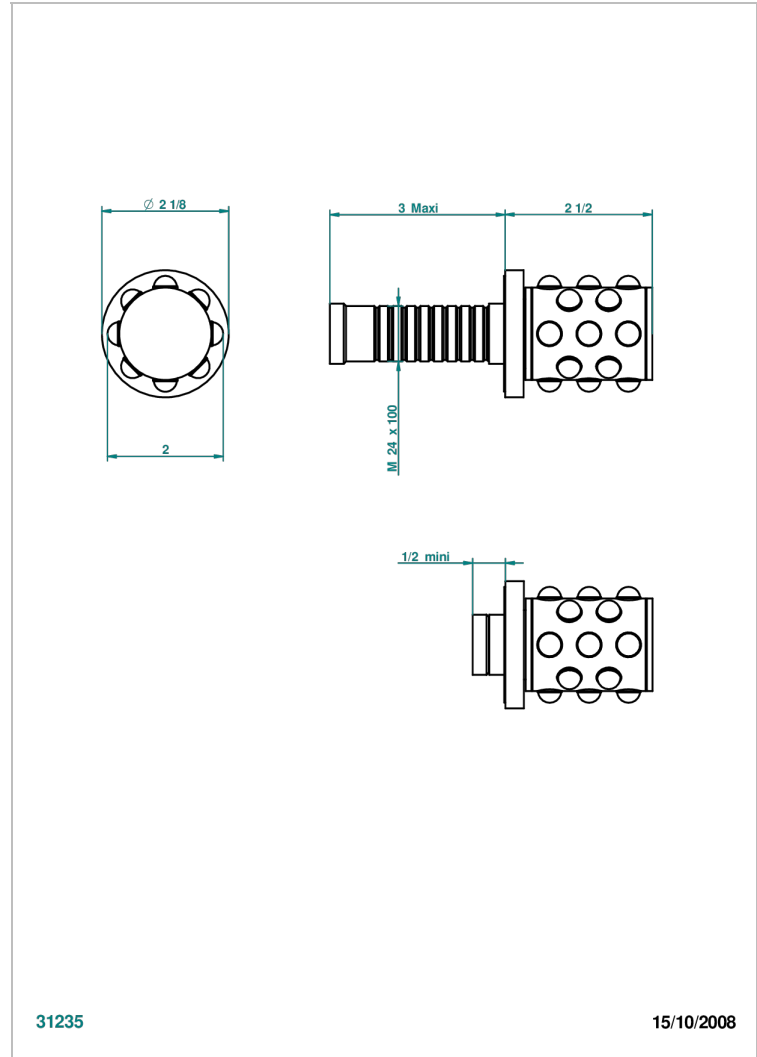

MOSSI CLEAR CRYSTAL

A2N-30B

Trim only for wall valve 1/2" ref.30/CA & 30/HA and 3/4" ref.32/CA & 32/HA and diverter ref.50/4VMA

THG[®]
PARIS

31235

15/10/2008

CHARACTERISTIC

- Mossi Clear crystal
- Trim only for wall valve 1/2" ref.30/CA & 30/HA and 3/4" ref.32/CA & 32/HA and diverter ref.50/4VMA

RELATED SKU'S

- Ref. G00-30/CA Wall mounted 1/2" valve body with ceramic head, 1/4 turn left - no trim
- Ref. G00-30/HA Wall mounted 1/2" valve body with ceramic head, 1/4 turn right
- Ref. G00-32/CA Wall mounted 3/4" valve with ceramic head, 1/4 turn left - no trim
- Ref. G00-32/HA Wall mounted 3/4" valve body with ceramic head, 1/4 turn right - no trim