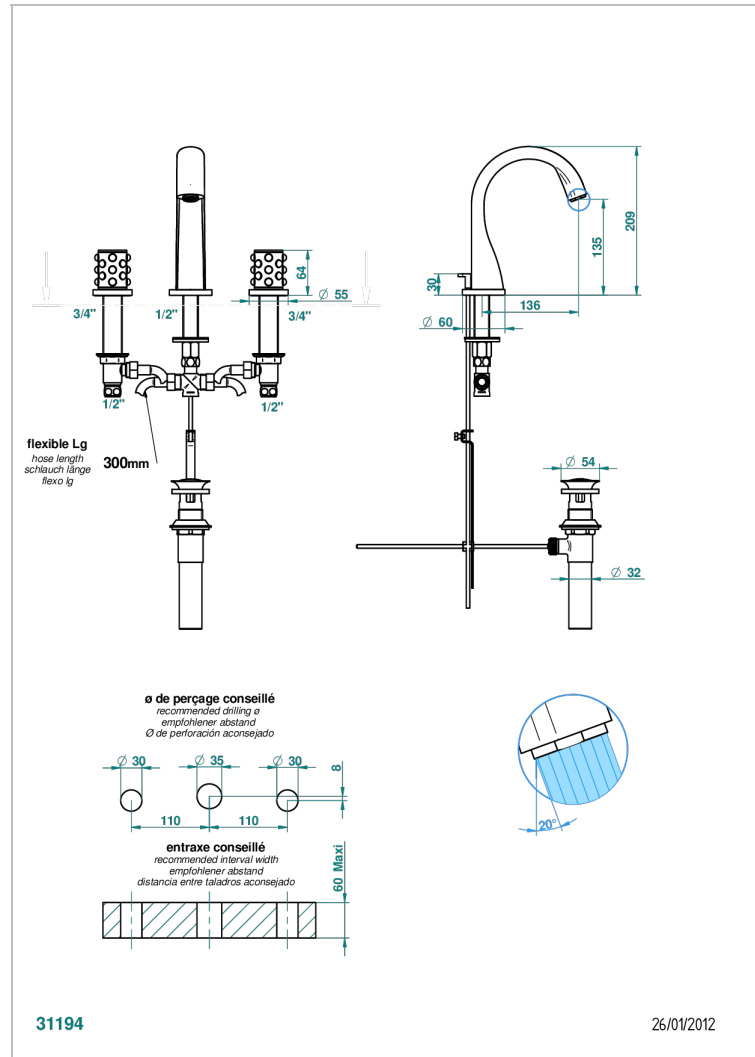

# MOSSI CLEAR CRYSTAL

A2N-151M/US

Widespread lavatory set with drain for 1 1/4" + countertop

## CHARACTERISTIC

- Mossi Clear crystal
- Widespread lavatory set with drain for 1 1/4" + countertop

## TECHNICAL SPECS

- Recommandé : 3 bars (max. 5 bars) - Advised : 43,5 psi (max. 72 psi)
- 5,7 l/min à 3 bars (1.5 gpm at 43.5 psi)