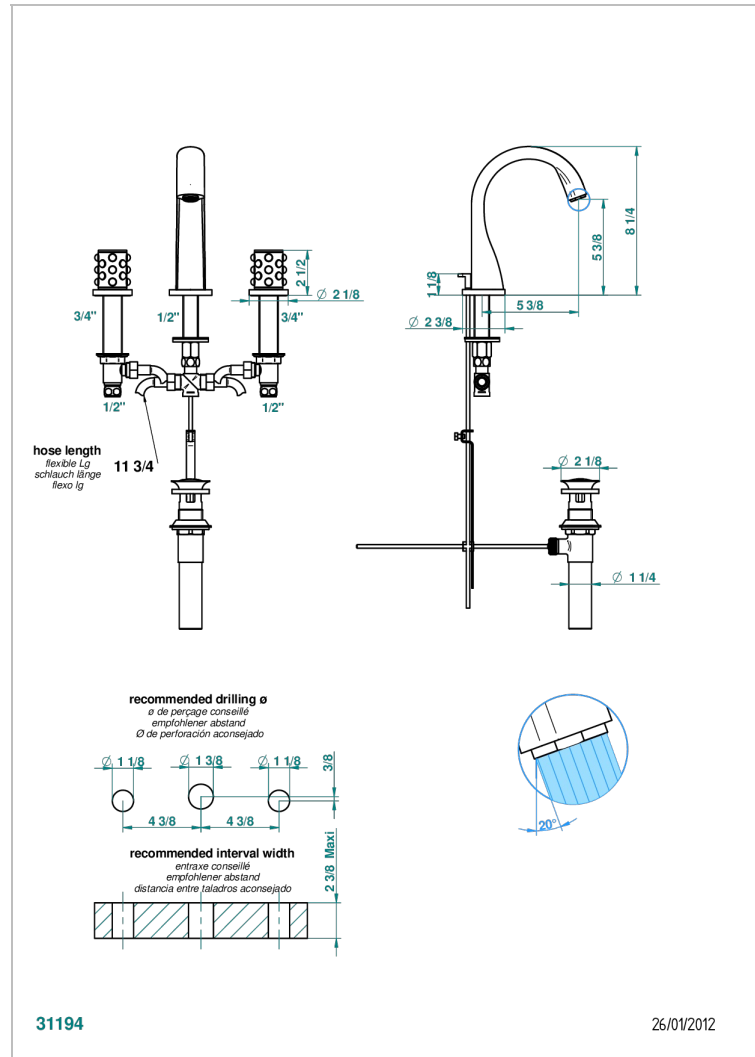

MOSSI CLEAR CRYSTAL

A2N-151M/US

Widespread lavatory set with drain for 1 1/4" + countertop

CHARACTERISTIC

- Mossi Clear crystal
- Widespread lavatory set with drain for 1 1/4" + countertop

TECHNICAL SPECS

- Recommandé : 3 bars (max. 5 bars) - Advised : 43,5 psi (max. 72 psi)
- 5,7 l/min à 3 bars (1.5 gpm at 43.5 psi)