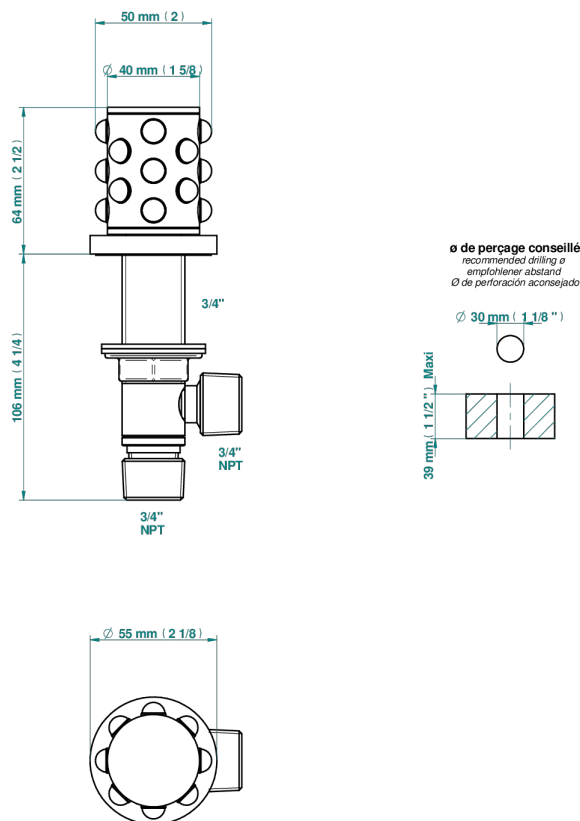

MOSSI CLEAR CRYSTAL

A2N-36

Rim mounted 3/4" valve

31174

09/04/2024

CHARACTERISTIC

- Mossi Clear crystal
- Rim mounted 3/4" valve

AVAILABLE FINITIONS