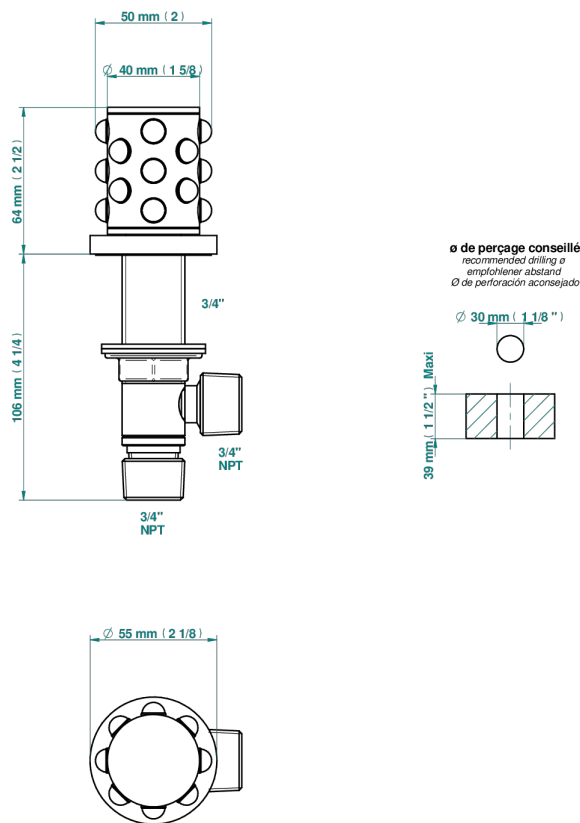

MOSSI CLEAR CRYSTAL

A2N-36

Rim mounted 3/4" valve

31174

09/04/2024

CHARACTERISTIC

- Mossi Clear crystal
- Rim mounted 3/4" valve

AVAILABLE FINITIONS