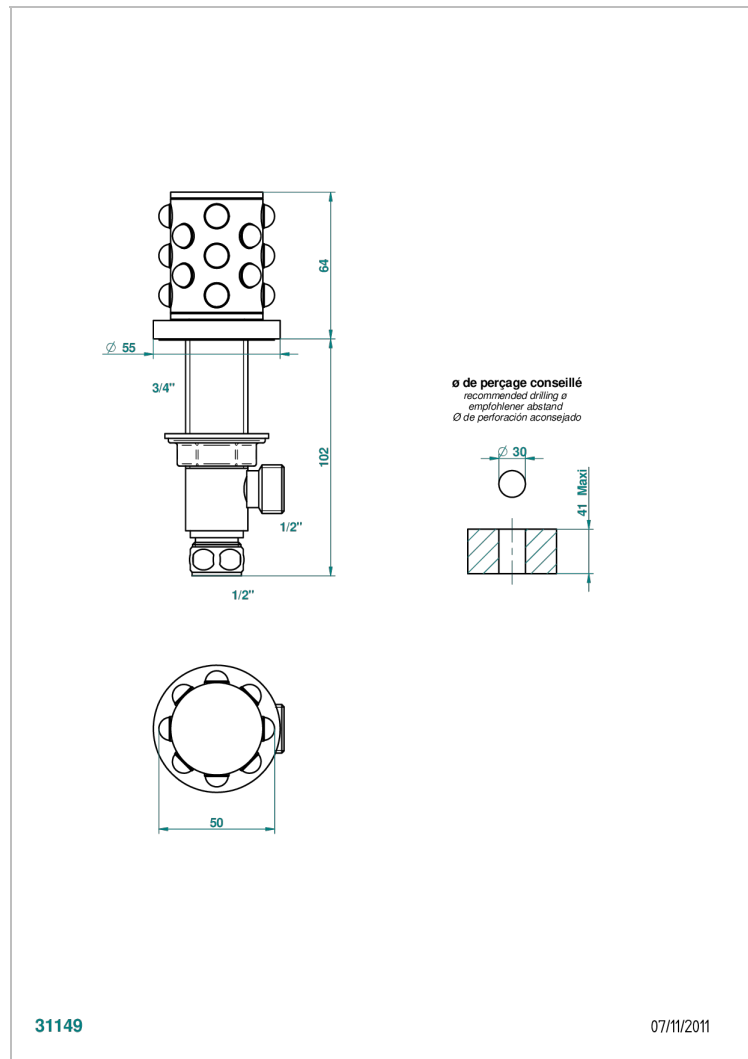

# MOSSI CLEAR CRYSTAL

A2N-35

Rim mounted 1/2" valve

## CHARACTERISTIC

- Mossi Clear crystal
- Rim mounted 1/2" valve