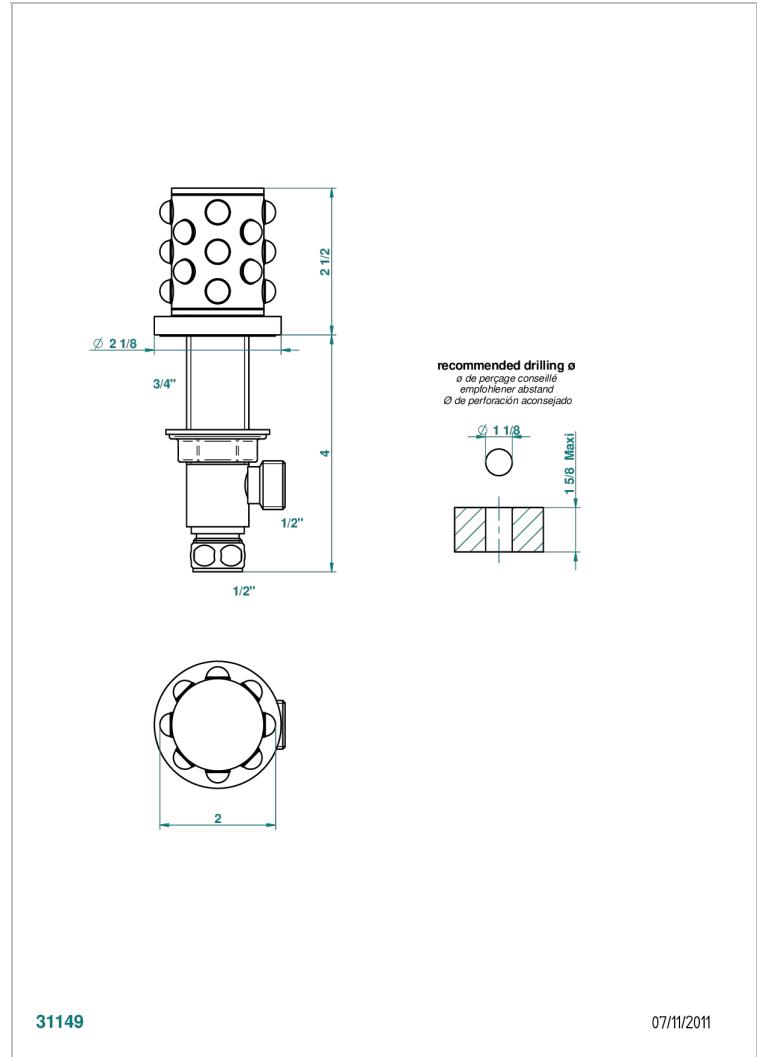

# MOSSI CLEAR CRYSTAL

A2N-35

Rim mounted 1/2" valve

## CHARACTERISTIC

- Mossi Clear crystal
- Rim mounted 1/2" valve