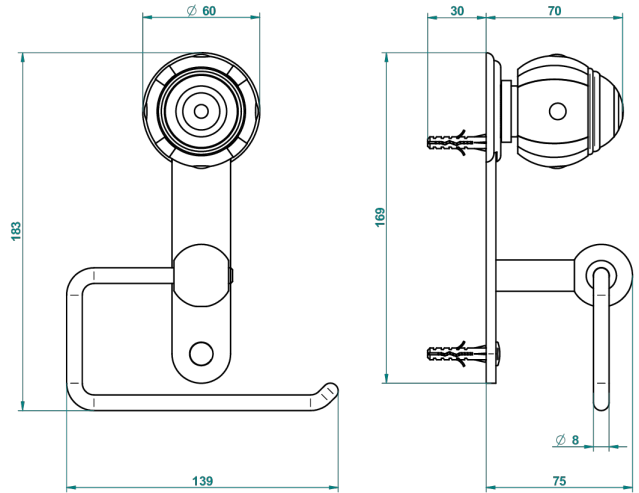

ITHAQUE PLATINUM DECOR

A7B-538A

Toilet paper holder, single mount without cover

THG®
PARIS

31104

23/02/2017

CHARACTERISTIC

- Ithaque Platinum decor
- Toilet paper holder, single mount without cover

AVAILABLE FINITIONS

Black ceram - D30
Blush PVD - H62
Brass color PVD - H49
Brown bronze color PVD - F33
Chrome polished - A02
Chrome polished / gold polished - G02

Copper antique matt, coated - H07
Gold color PVD - H52
Gold mat - F07
Gold polished - F01
Graphite PVD - H64
Light coated bronze - D01

Matt Umber PVD - H67
Matt blush PVD - H60
Matt brass color PVD - H50
Matt brown bronze color PVD - F34
Matt chrome (American satin) - C02
Matt gold color PVD - H53

Matt graphite PVD - H65
Matt nickel (American satin) - C01
Matt nickel color PVD - H56
Nickel antique / Sovereign - H28
Nickel color PVD - H55
Nickel polished - B01

Soft gold - F30
Soft matt gold - F31
Umber PVD - H66