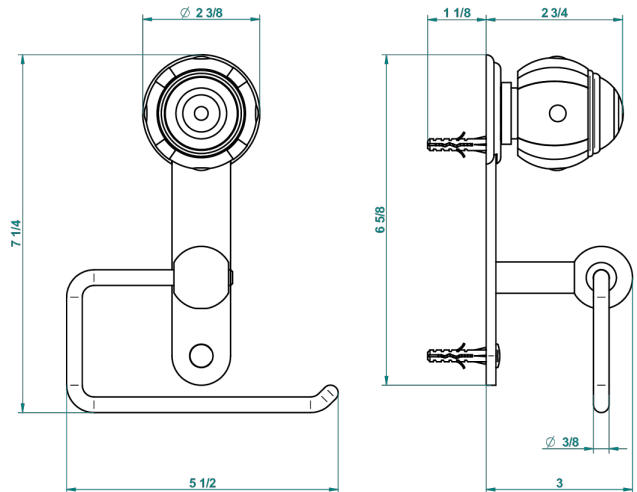

ITHAQUE PLATINUM DECOR

A7B-538A

Toilet paper holder, single mount without cover

31104

23/02/2017

CHARACTERISTIC

- Ithaque Platinum decor
- Toilet paper holder, single mount without cover

AVAILABLE FINITIONS

Black ceram - D30
Blush PVD - H62
Brass color PVD - H49
Brown bronze color PVD - F33
Chrome polished - A02
Chrome polished / gold polished - G02

Copper antique matt, coated - H07
Gold color PVD - H52
Gold mat - F07
Gold polished - F01
Graphite PVD - H64
Light coated bronze - D01

Matt Umber PVD - H67
Matt blush PVD - H60
Matt brass color PVD - H50
Matt brown bronze color PVD - F34
Matt chrome (American satin) - C02
Matt gold color PVD - H53

Matt graphite PVD - H65
Matt nickel (American satin) - C01
Matt nickel color PVD - H56
Nickel antique / Sovereign - H28
Nickel color PVD - H55
Nickel polished - B01

Soft gold - F30
Soft matt gold - F31
Umber PVD - H66