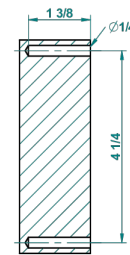

ITHAQUE PLATINUM DECOR

A7B-538A

Toilet paper holder, single mount without cover

31104

23/02/2017

CHARACTERISTIC

- Ithaque Platinum decor
- Toilet paper holder, single mount without cover

AVAILABLE FINITIONS

Black ceram - D30
Blush PVD - H62
Brass color PVD - H49
Brown bronze color PVD - F33
Chrome polished - A02
Chrome polished / gold polished - G02

Copper antique matt, coated - H07
Gold color PVD - H52
Gold mat - F07
Gold polished - F01
Graphite PVD - H64
Light coated bronze - D01

Matt Umber PVD - H67
Matt blush PVD - H60
Matt brass color PVD - H50
Matt brown bronze color PVD - F34
Matt chrome (American satin) - C02
Matt gold color PVD - H53

Matt graphite PVD - H65
Matt nickel (American satin) - C01
Matt nickel color PVD - H56
Nickel antique / Sovereign - H28
Nickel color PVD - H55
Nickel polished - B01

Soft gold - F30
Soft matt gold - F31
Umber PVD - H66