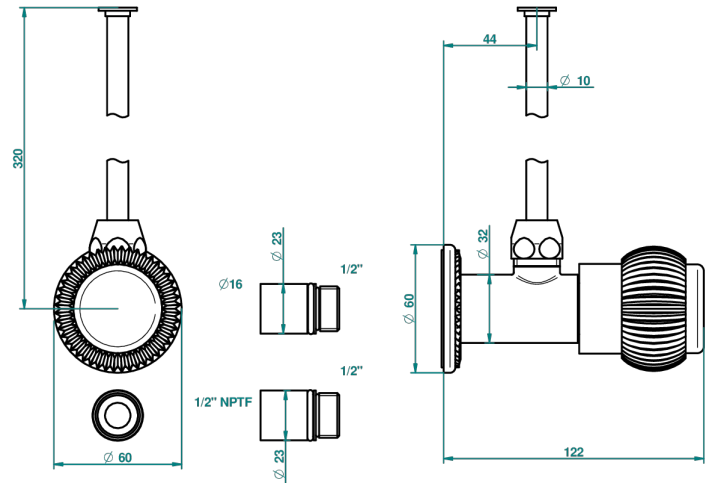

DIPLOMATE ROYALE

U4D-181/SWC

Angle valve with 3/8 toiletsupply quick adaptator set

THG[®]
PARIS

31074

09/10/2008

CARACTERÍSTICAS

- Diplomate Royale
- Angle valve with 3/8 toiletsupply quick adaptator set