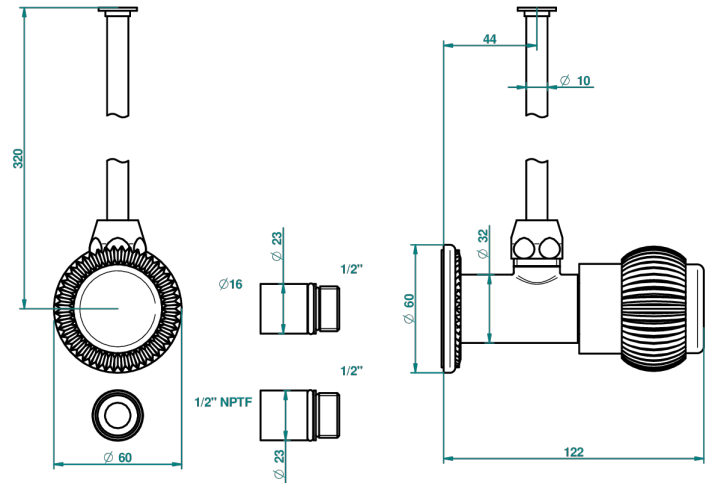

DIPLOMATE ROYALE

U4D-181/SWC

Angle supply valve with 3/8" adaptor set for toilet

31074

09/10/2008

CHARACTERISTIC

- Diplome Royale
- Angle supply valve with 3/8" adaptor set for toilet

AVAILABLE FINITIONS