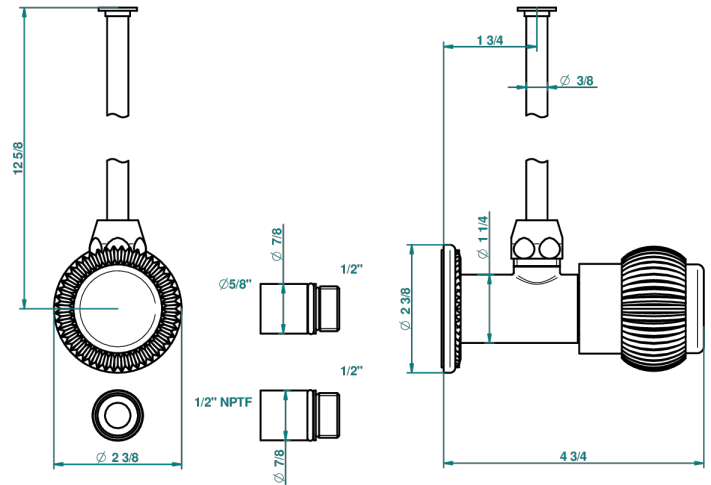

DIPLOMATE ROYALE

U4D-181/SWC

Angle valve with 3/8 toiletsupply quick adaptator set

THG[®]
PARIS

31074

09/10/2008

CARACTERÍSTICAS

- Diplomate Royale
- Angle valve with 3/8 toiletsupply quick adaptator set