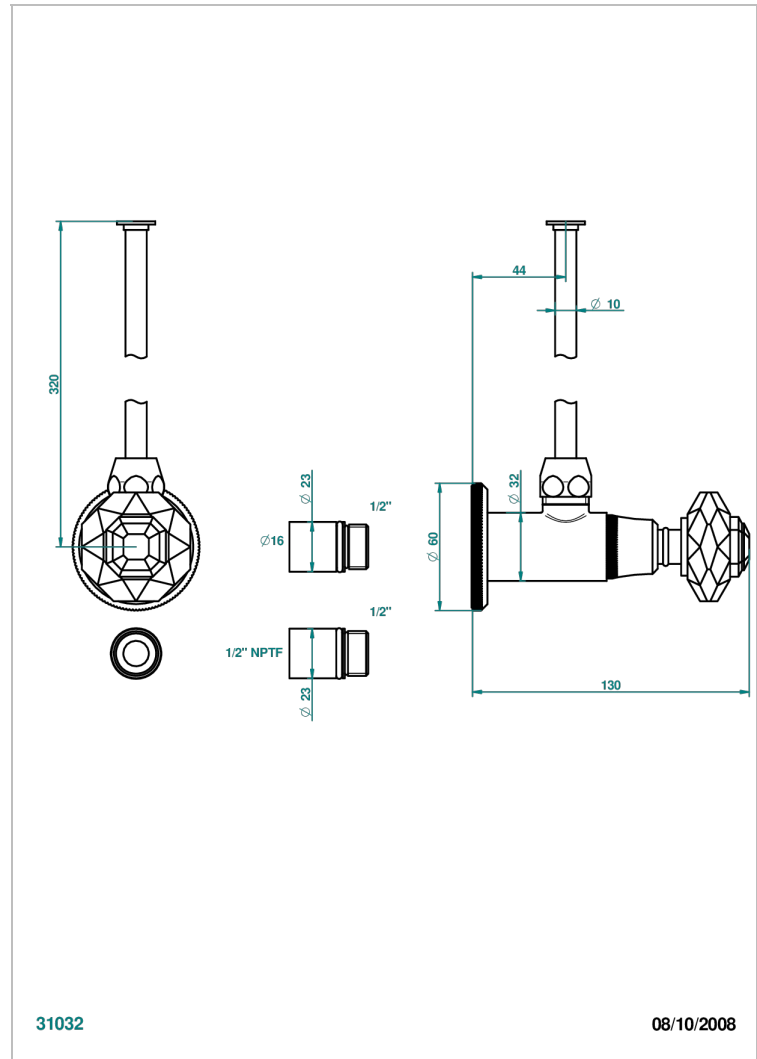

TRADITION CRYSTAL

A59-181/SWC

Angle supply valve with 3/8" adaptor set for toilet

THG[®]
PARIS

CHARACTERISTIC

- Tradition Crystal
- Angle supply valve with 3/8" adaptor set for toilet

AVAILABLE FINITIONS

Black ceram - D30
Blush PVD - H62
Brass color PVD - H49
Brown bronze color PVD - F33
Chrome polished - A02
Chrome polished / gold polished - G02