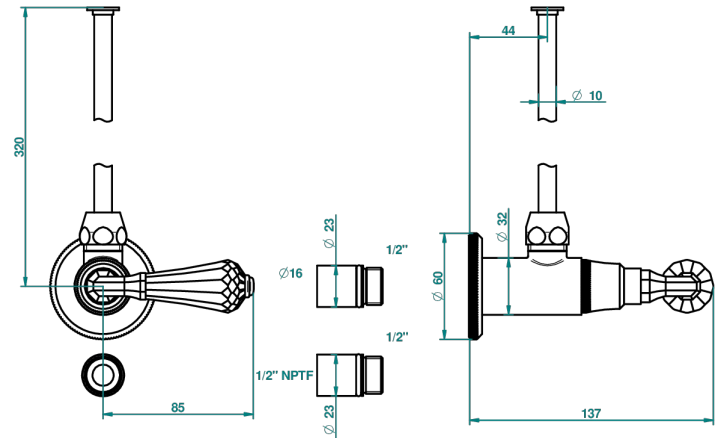

# ART DECO CRYSTAL

A56-181/SWC

Angle supply valve with 3/8" adaptor set for toilet

31030

08/10/2008

## CHARACTERISTIC

- Art Déco Crystal
- Angle supply valve with 3/8" adaptor set for toilet