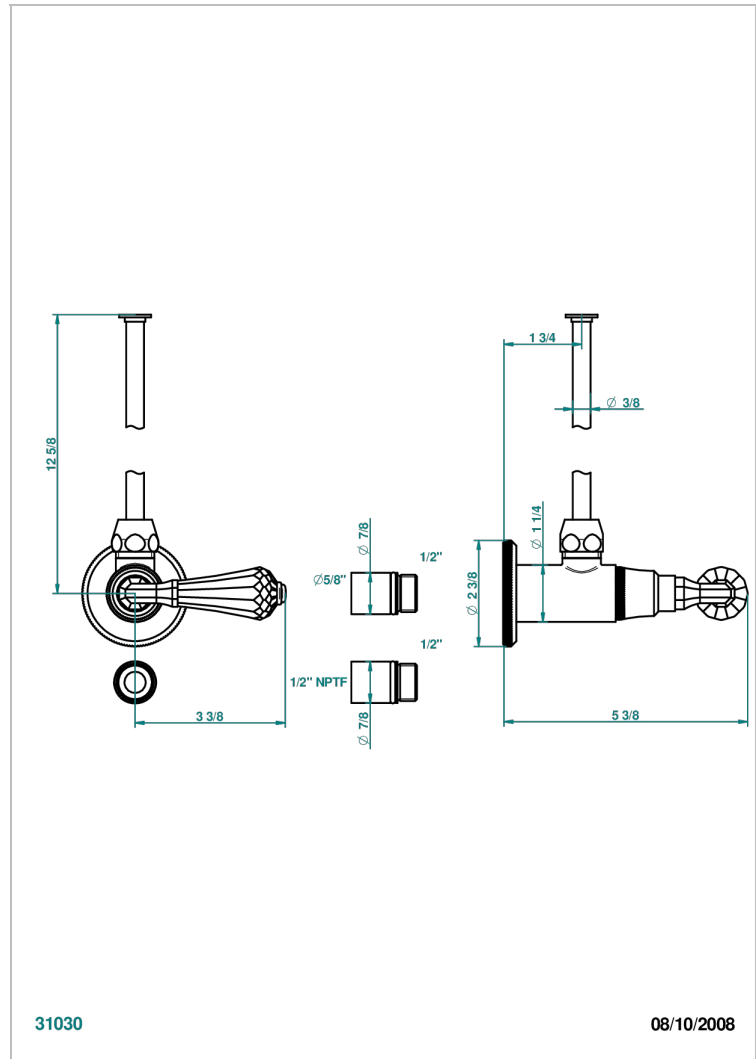

ART DECO CRYSTAL

A56-181/SWC

Angle supply valve with 3/8" adaptor set for toilet

31030

08/10/2008

CHARACTERISTIC

- Art Déco Crystal
- Angle supply valve with 3/8" adaptor set for toilet

AVAILABLE FINITIONS