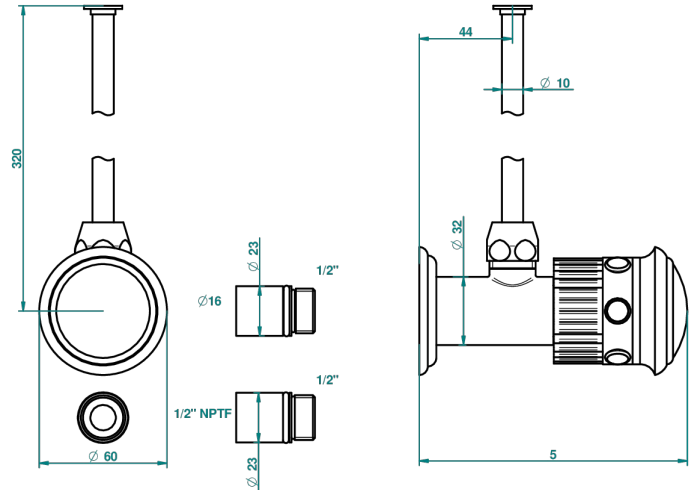

TROCADERO MALAQUITA

U7A-181/SWC

Angle valve with 3/8 toiletsupply quick adaptator set

THG[®]
PARIS

30992

06/10/2008

CARACTERÍSTICAS

- Trocadéro Malaquita
- Angle valve with 3/8 toiletsupply quick adaptator set