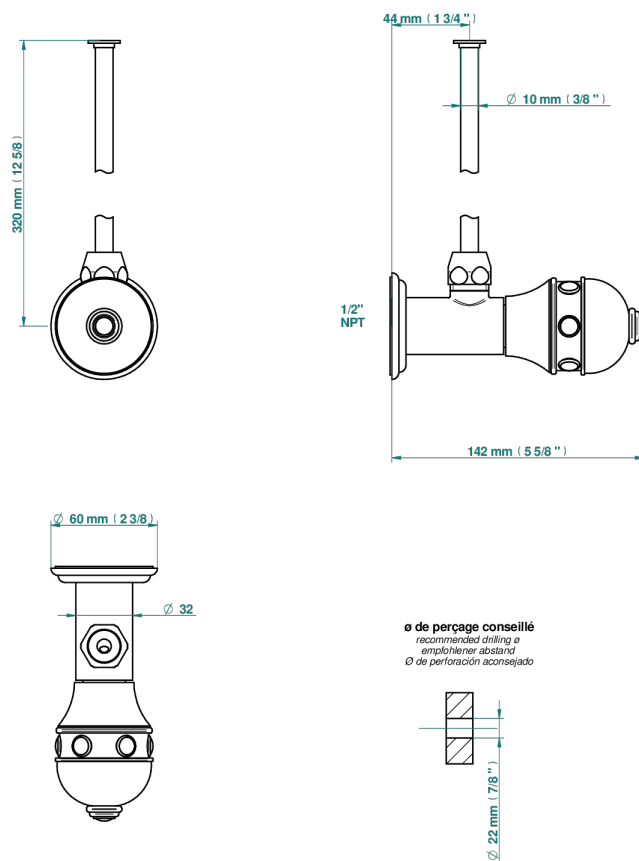

SULLY LAPIS LAZULI

A1W-181/SWC

Angle valve with 3/8 toiletsupply quick adaptator set

THG[®]
PARIS

30990

10/01/2024

CARACTERÍSTICAS

- Sully Lapis Lazuli
- Angle valve with 3/8 toiletsupply quick adaptator set