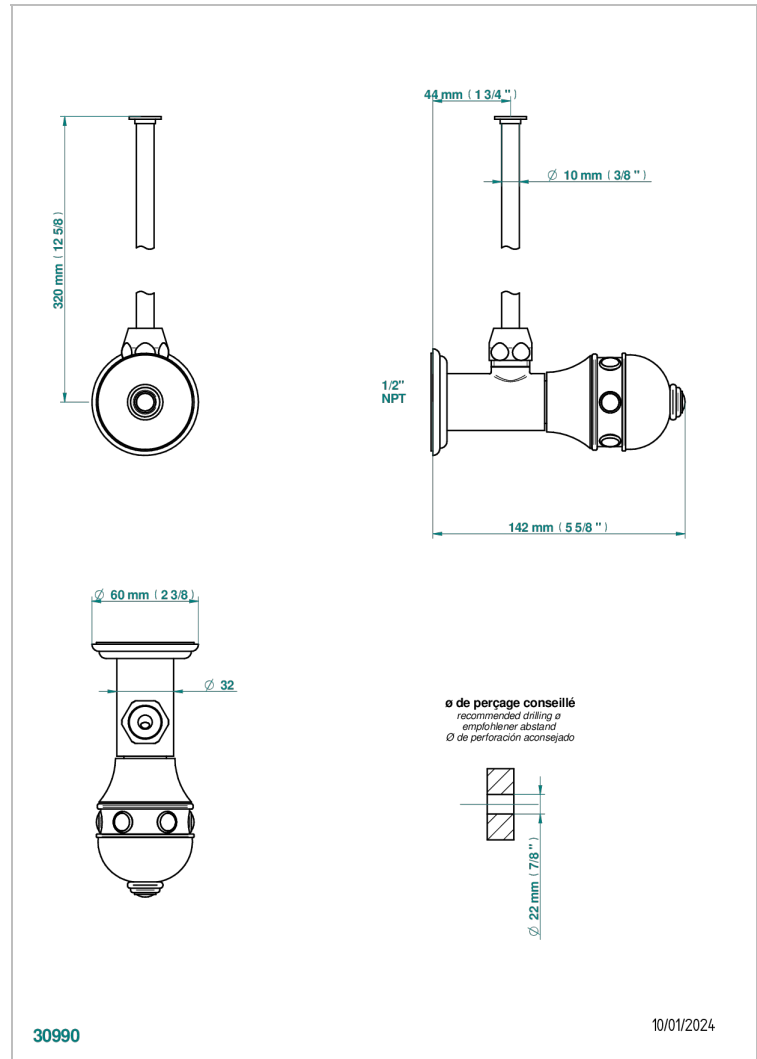

# SULLY LAPIS LAZULI

A1W-181/SWC

Angle supply valve with 3/8" adaptor set for toilet

THG<sup>®</sup>  
PARIS

## CHARACTERISTIC

- Sully Lapis Lazuli
- Angle supply valve with 3/8" adaptor set for toilet