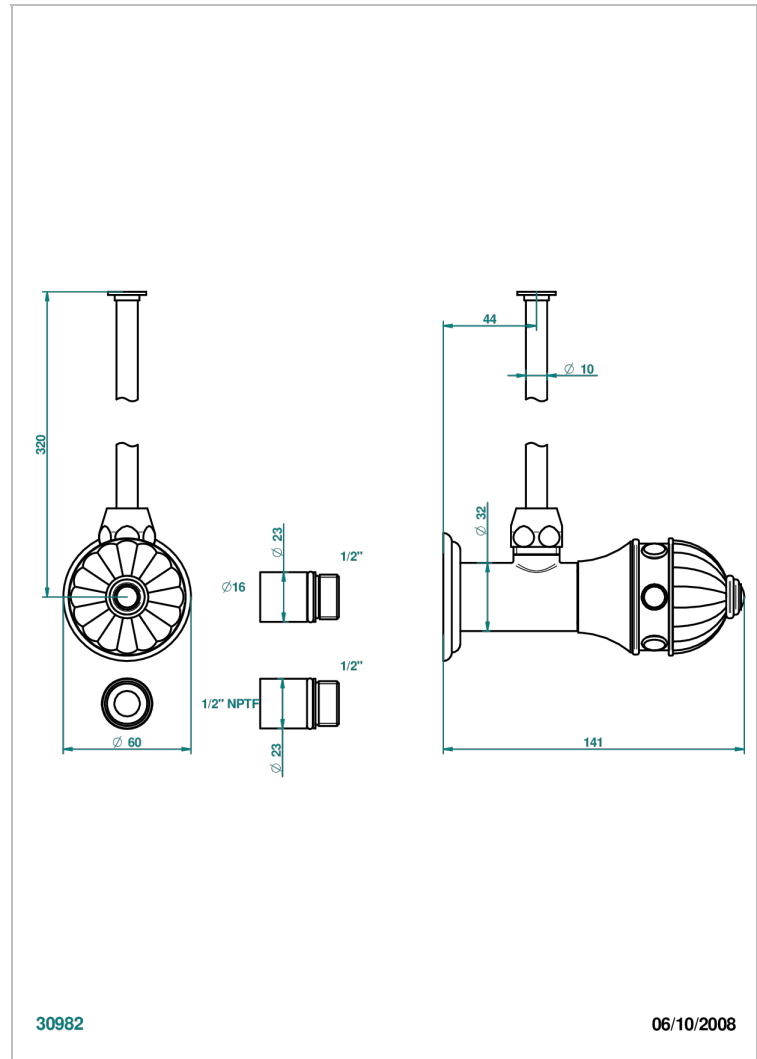

# CHEVERNY LAPIS LAZULI

A1T-181/SWC

Angle valve with 3/8 toiletsupply quick adaptator set

THG<sup>®</sup>  
PARIS

## CARACTERÍSTICAS

- Cheverny Lapis Lazuli
- Angle valve with 3/8 toiletsupply quick adaptator set