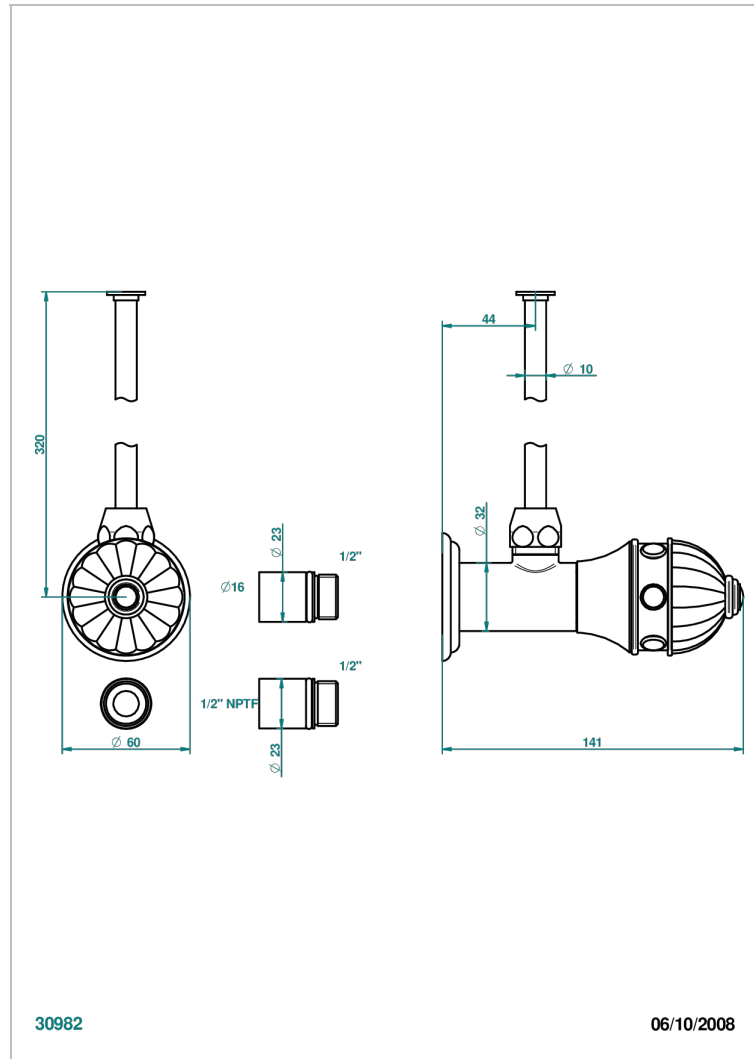

# CHEVERNY LAPIS LAZULI

A1T-181/SWC

Angle supply valve with 3/8" adaptor set for toilet

## CHARACTERISTIC

- Cheverny Lapis Lazuli
- Angle supply valve with 3/8" adaptor set for toilet