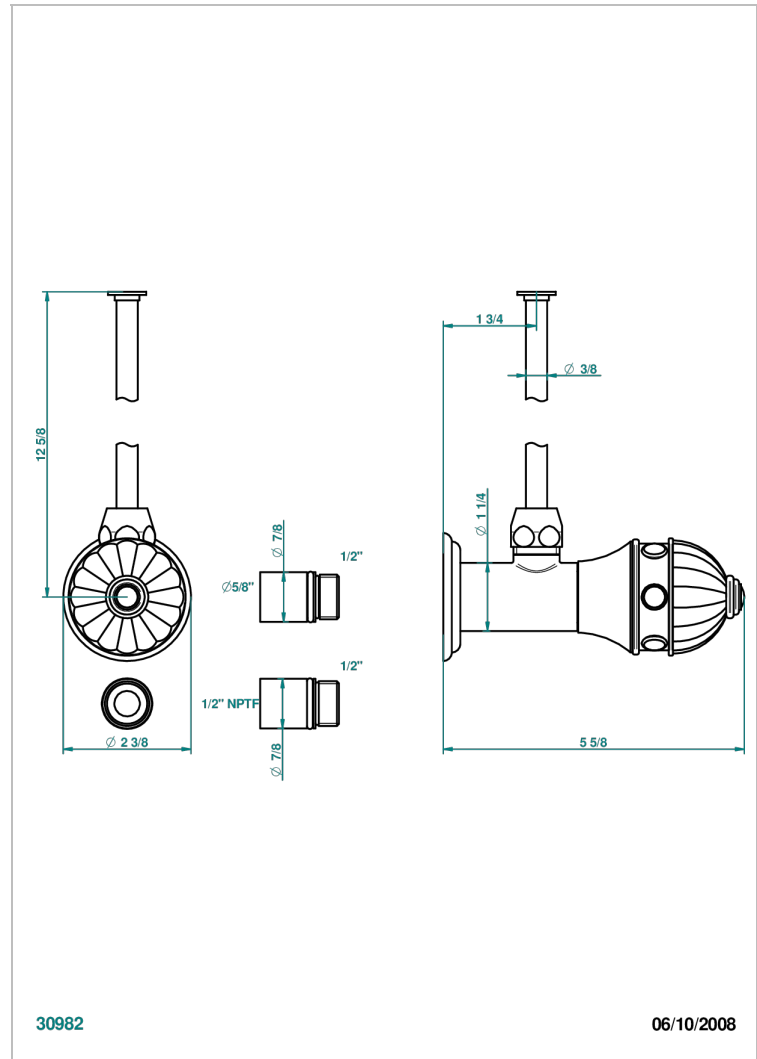

CHEVERNY LAPIS LAZULI

A1T-181/SWC

Angle valve with 3/8 toiletsupply quick adaptator set

THG[®]
PARIS

CARACTERÍSTICAS

- Cheverny Lapis Lazuli
- Angle valve with 3/8 toiletsupply quick adaptator set

ACABADOS DISPONIBLES