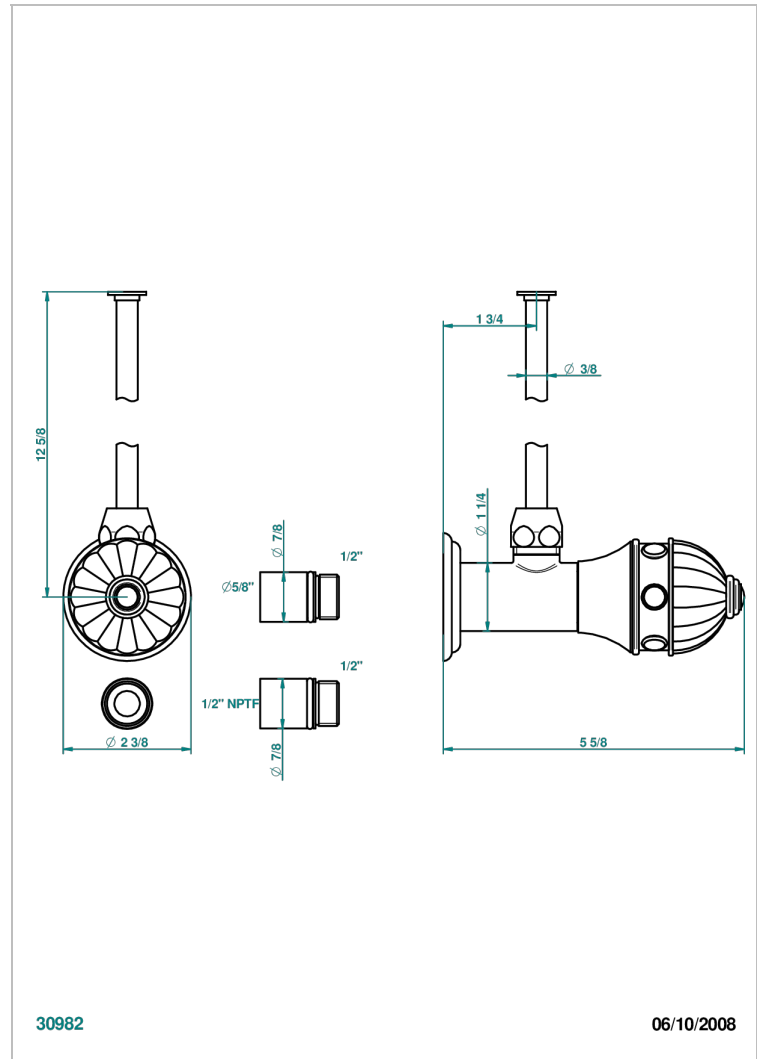

CHEVERNY LAPIS LAZULI

A1T-181/SWC

Angle supply valve with 3/8" adaptor set for toilet

CHARACTERISTIC

- Cheverny Lapis Lazuli
- Angle supply valve with 3/8" adaptor set for toilet

AVAILABLE FINITIONS

Black ceram - D30
Blush PVD - H62
Brass color PVD - H49
Brown bronze color PVD - F33
Chrome polished - A02
Chrome polished / gold polished - G02