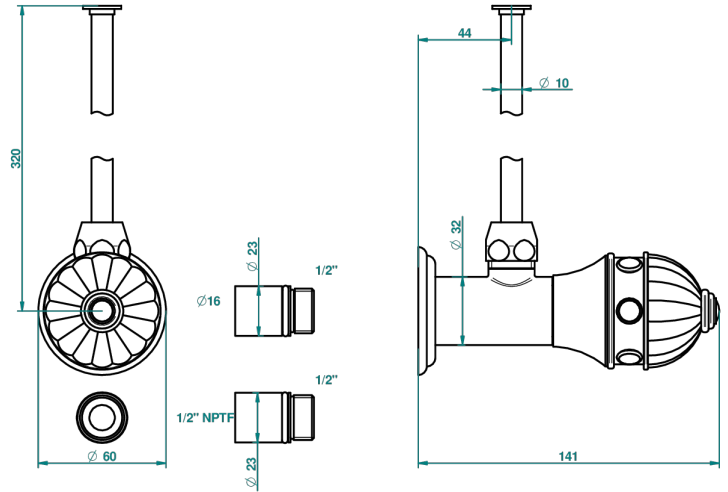

AMBOISE LAPIS LAZULI

A1K-181/SWC

Angle valve with 3/8 toiletsupply quick adaptator set

THG[®]
PARIS

30982

06/10/2008

CARACTERÍSTICAS

- Amboise Lapis Lazuli
- Angle valve with 3/8 toiletsupply quick adaptator set