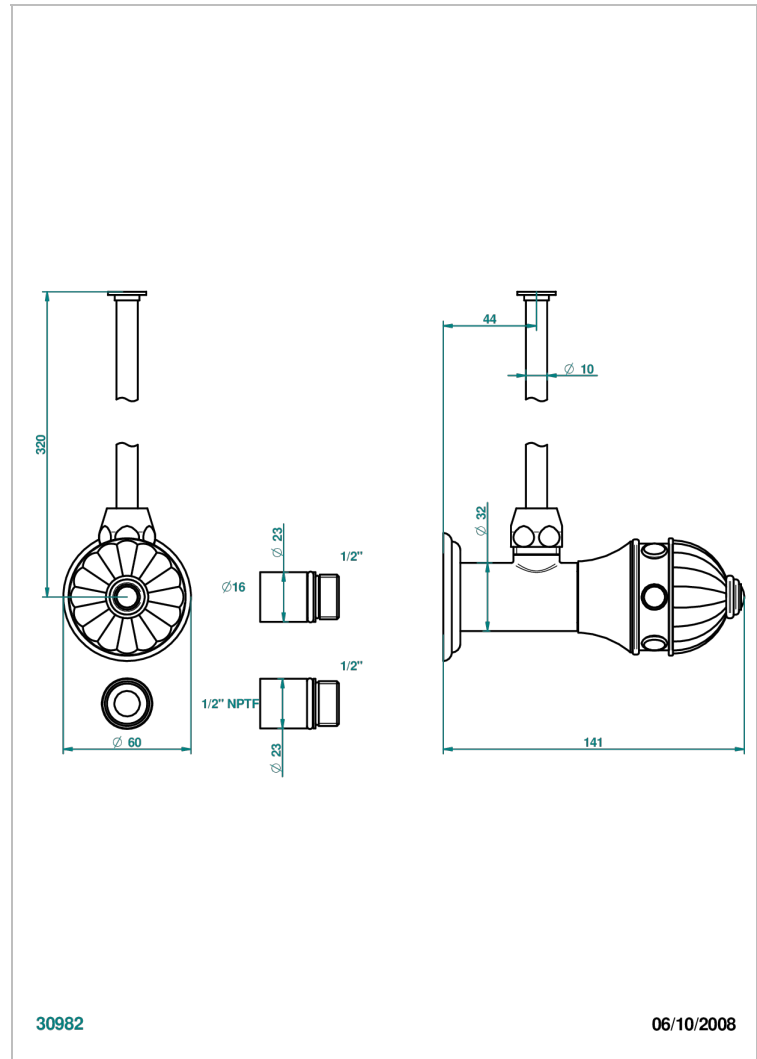

AMBOISE LAPIS LAZULI

A1K-181/SWC

Angle supply valve with 3/8" adaptor set for toilet

CHARACTERISTIC

- Amboise Lapis Lazuli
- Angle supply valve with 3/8" adaptor set for toilet

AVAILABLE FINITIONS

Black ceram - D30
Blush PVD - H62
Brass color PVD - H49
Brown bronze color PVD - F33
Chrome polished - A02
Chrome polished / gold polished - G02