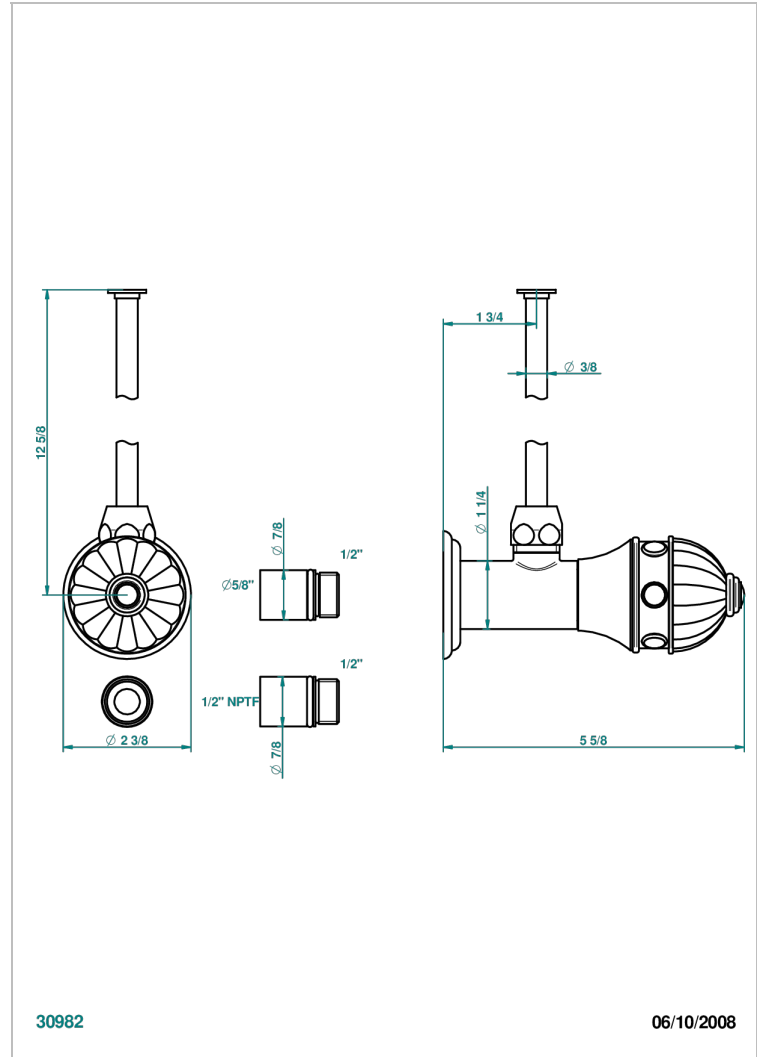

AMBOISE LAPIS LAZULI

A1K-181/SWC

Angle valve with 3/8 toiletsupply quick adaptator set

THG[®]
PARIS

CARACTERÍSTICAS

- Amboise Lapis Lazuli
- Angle valve with 3/8 toiletsupply quick adaptator set

ACABADOS DISPONIBLES