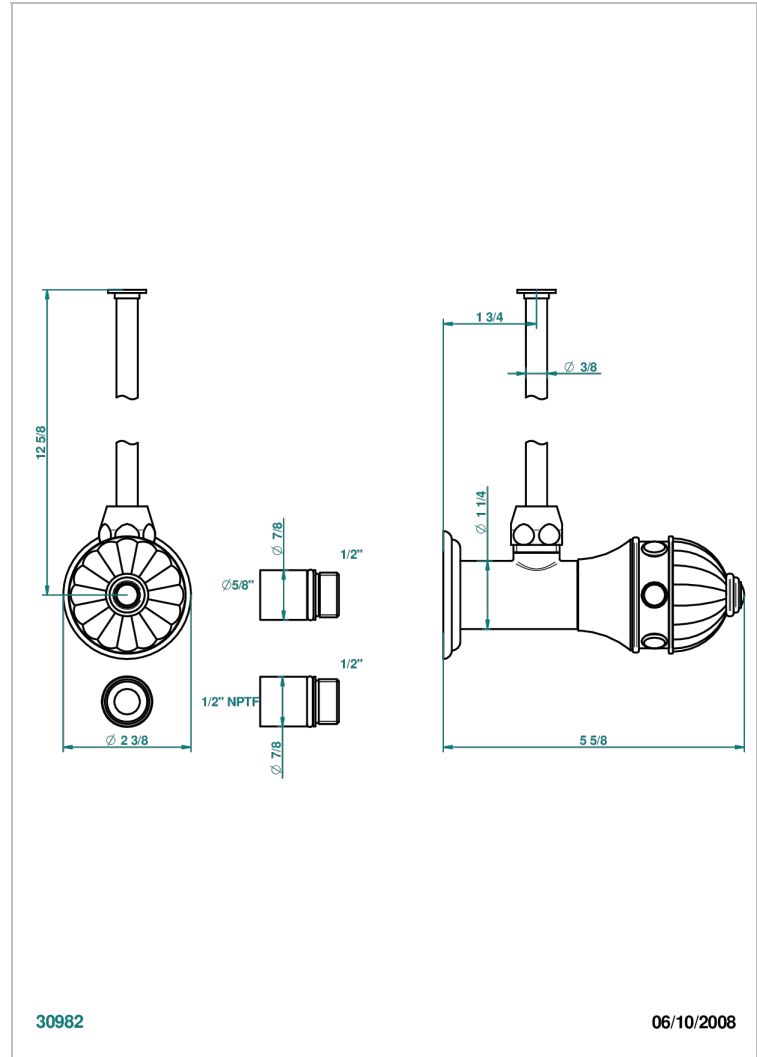

AMBOISE LAPIS LAZULI

A1K-181/SWC

Angle supply valve with 3/8" adaptor set for toilet

CHARACTERISTIC

- Amboise Lapis Lazuli
- Angle supply valve with 3/8" adaptor set for toilet

AVAILABLE FINITIONS

Black ceram - D30
Blush PVD - H62
Brass color PVD - H49
Brown bronze color PVD - F33
Chrome polished - A02
Chrome polished / gold polished - G02