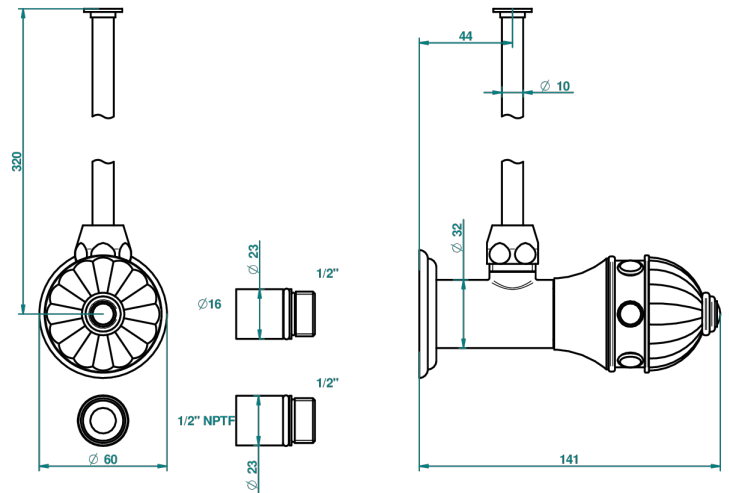

CHEVERNY MALAQUITA

A1S-181/SWC

Angle valve with 3/8 toiletsupply quick adaptator set

THG[®]
PARIS

30981

06/10/2008

CARACTERÍSTICAS

- Cheverny Malaquita
- Angle valve with 3/8 toiletsupply quick adaptator set