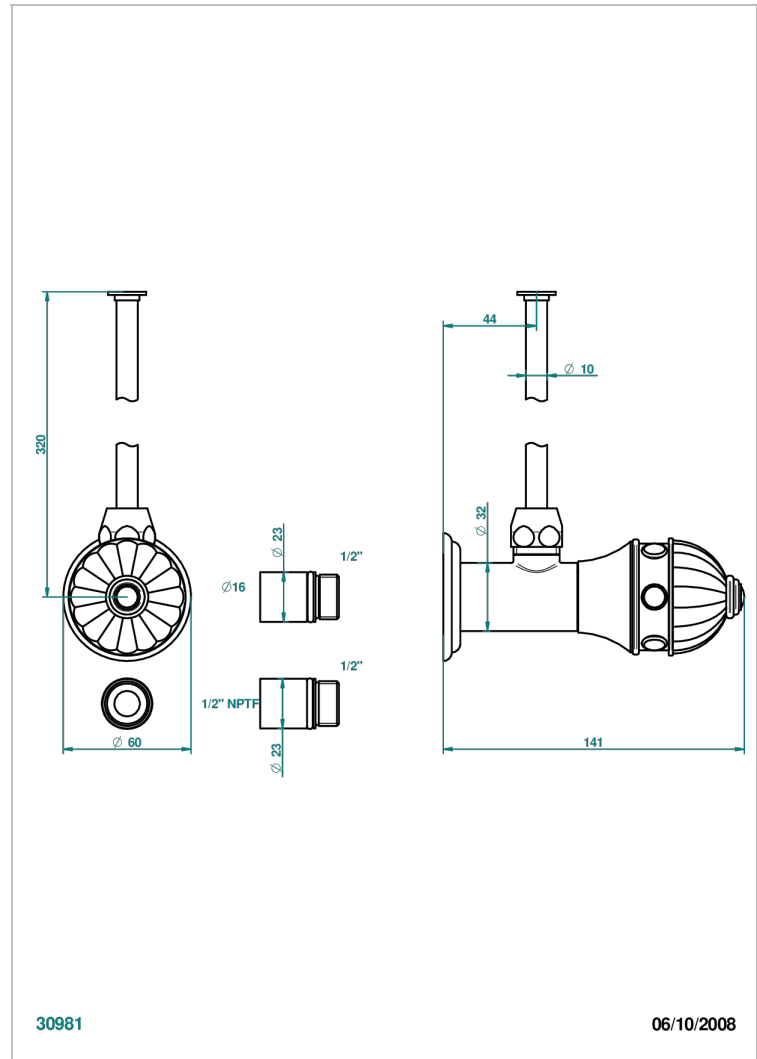

CHEVERNY MALACHITE

A1S-181/SWC

Angle supply valve with 3/8" adaptor set for toilet

CHARACTERISTIC

- Cheverny Malachite
- Angle supply valve with 3/8" adaptor set for toilet

AVAILABLE FINITIONS

Black ceram - D30
Blush PVD - H62
Brass color PVD - H49
Brown bronze color PVD - F33
Chrome polished - A02
Chrome polished / gold polished - G02