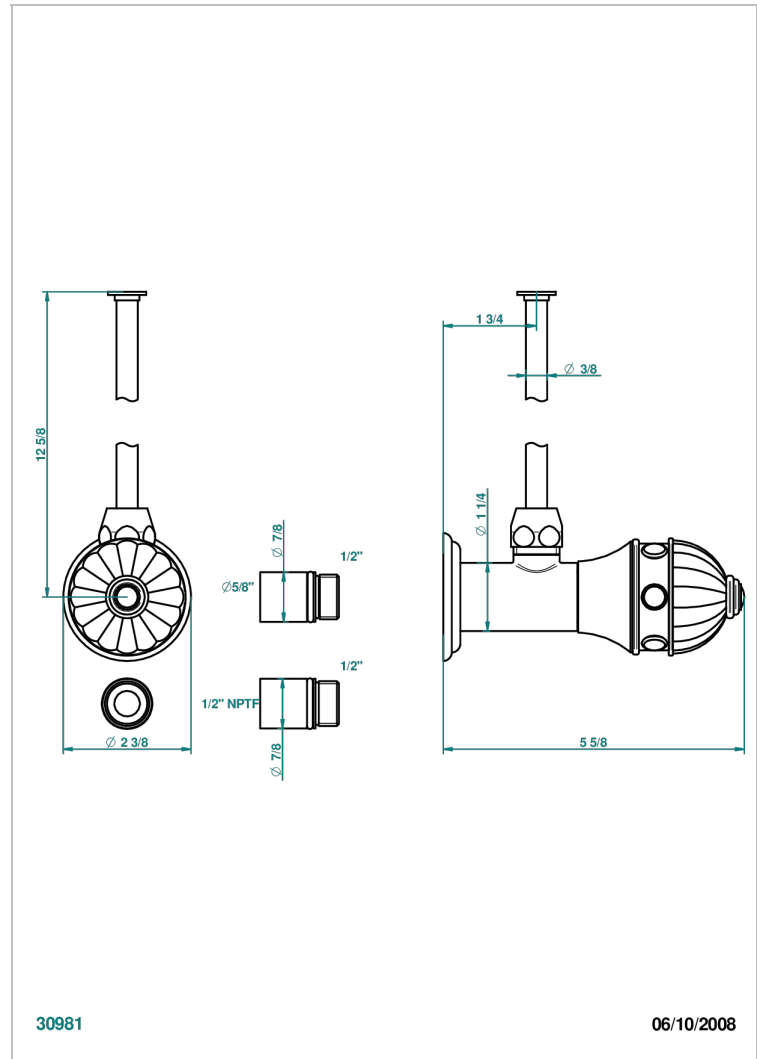

CHEVERNY MALAQUITA

A1S-181/SWC

Angle valve with 3/8 toiletsupply quick adaptator set

THG[®]
PARIS

CARACTERÍSTICAS

- Cheverny Malaquita
- Angle valve with 3/8 toiletsupply quick adaptator set

ACABADOS DISPONIBLES