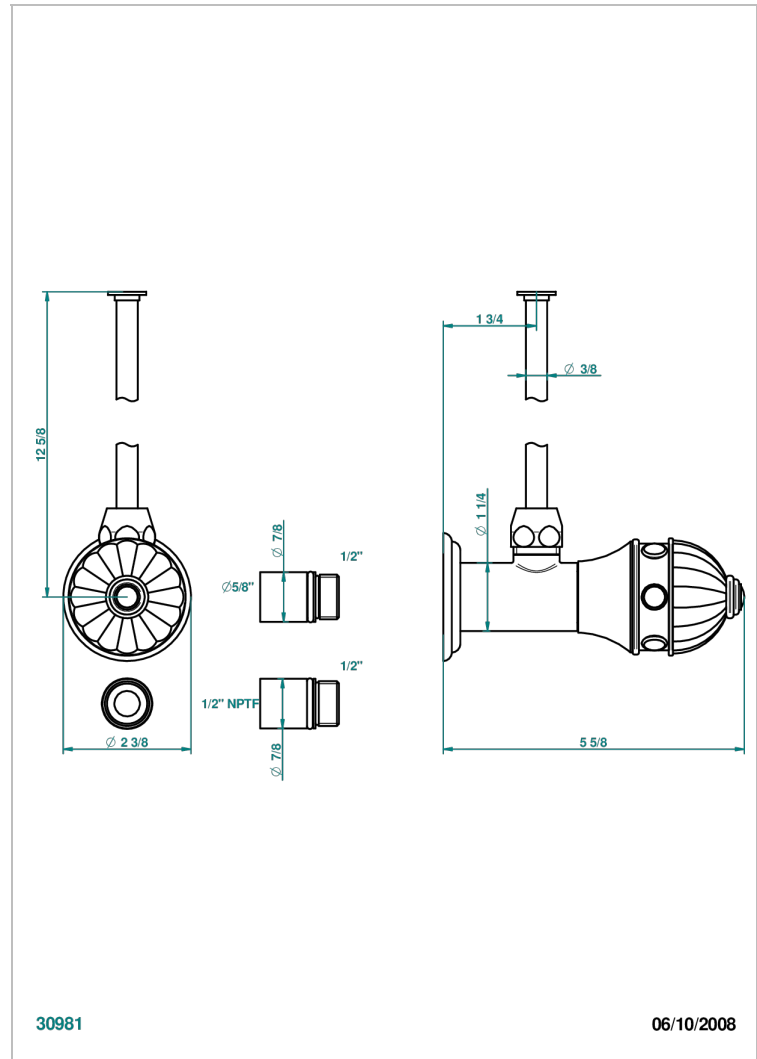

CHEVERNY MALACHITE

A1S-181/SWC

Angle supply valve with 3/8" adaptor set for toilet

CHARACTERISTIC

- Cheverny Malachite
- Angle supply valve with 3/8" adaptor set for toilet

AVAILABLE FINITIONS

Black ceram - D30
Blush PVD - H62
Brass color PVD - H49
Brown bronze color PVD - F33
Chrome polished - A02
Chrome polished / gold polished - G02