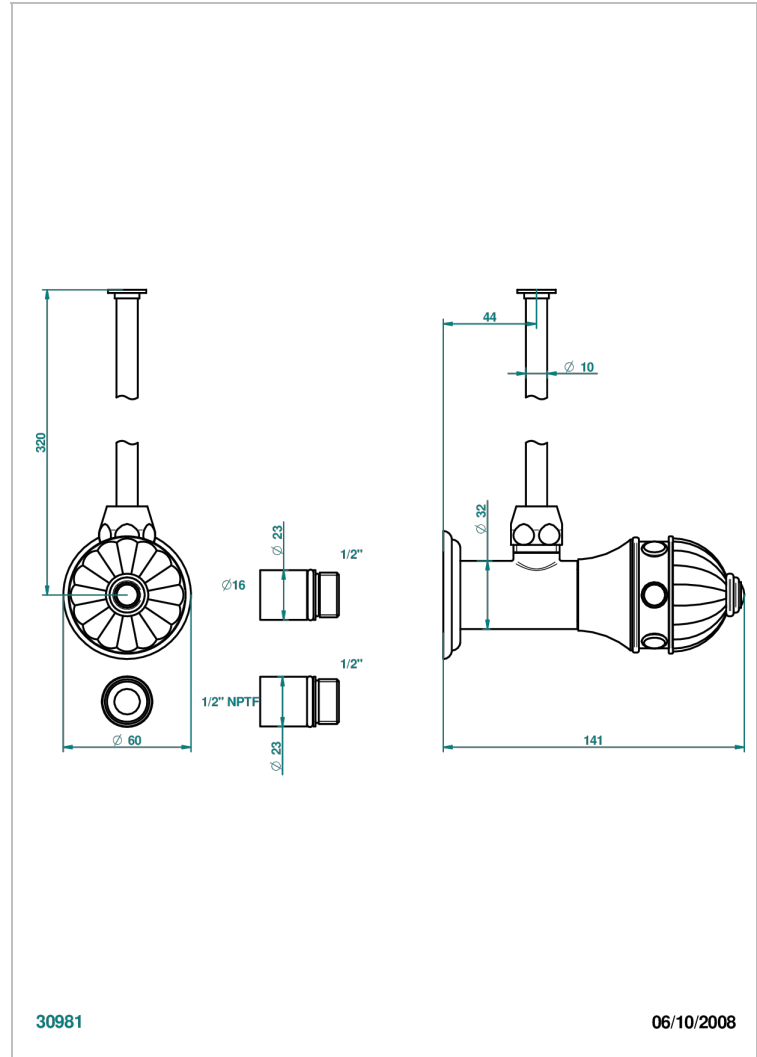

AMBOISE MALAQUITA

A1J-181/SWC

Angle valve with 3/8 toiletsupply quick adaptator set

THG[®]
PARIS

CARACTERÍSTICAS

- Amboise Malaquita
- Angle valve with 3/8 toiletsupply quick adaptator set

ACABADOS DISPONIBLES