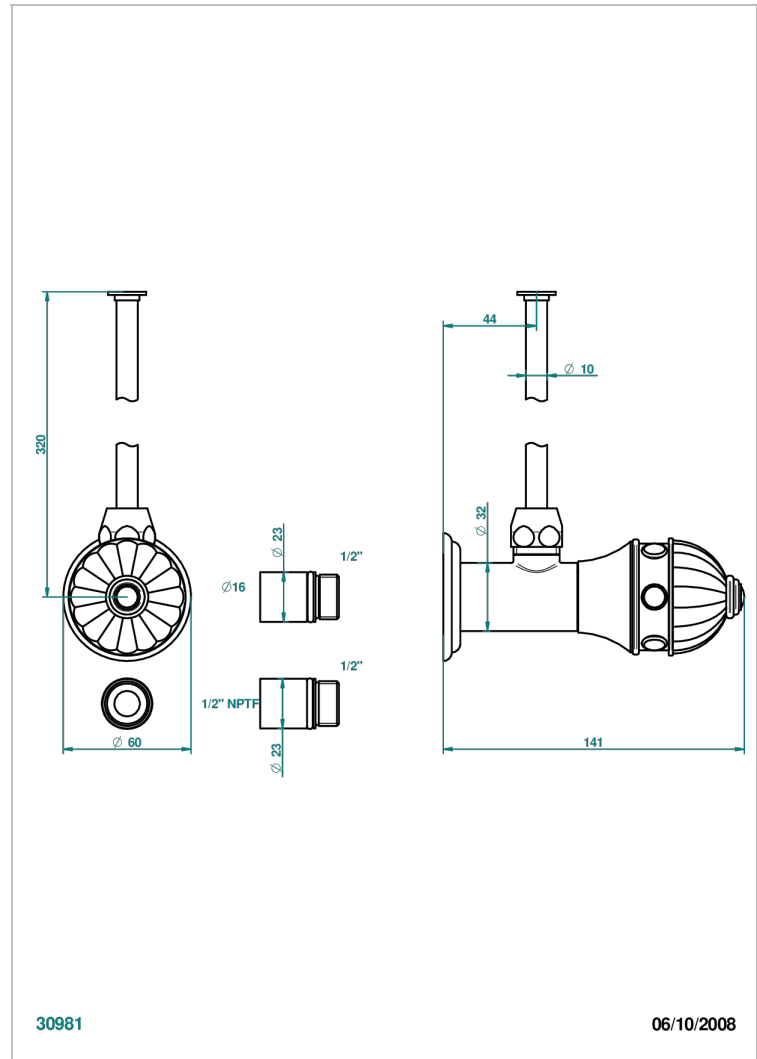

AMBOISE MALACHITE

A1J-181/SWC

Angle supply valve with 3/8" adaptor set for toilet

CHARACTERISTIC

- Amboise Malachite
- Angle supply valve with 3/8" adaptor set for toilet

AVAILABLE FINITIONS

Black ceram - D30
Blush PVD - H62
Brass color PVD - H49
Brown bronze color PVD - F33
Chrome polished - A02
Chrome polished / gold polished - G02