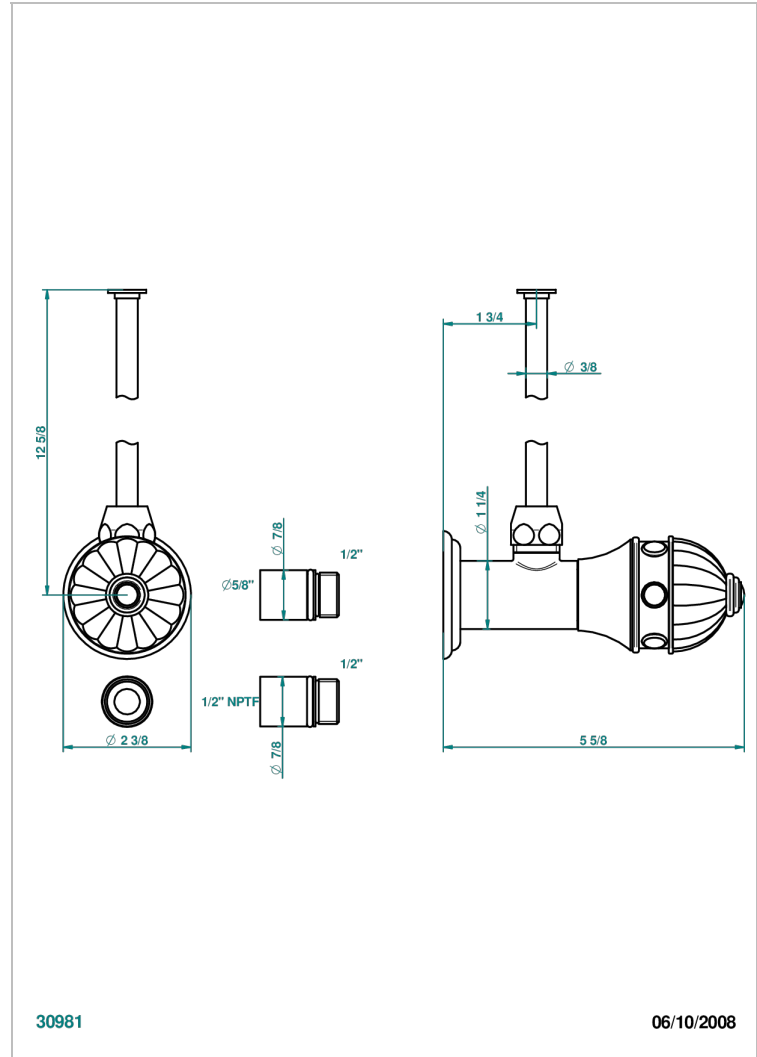

AMBOISE MALAQUITA

A1J-181/SWC

Angle valve with 3/8 toiletsupply quick adaptator set

THG[®]
PARIS

CARACTERÍSTICAS

- Amboise Malaquita
- Angle valve with 3/8 toiletsupply quick adaptator set

ACABADOS DISPONIBLES