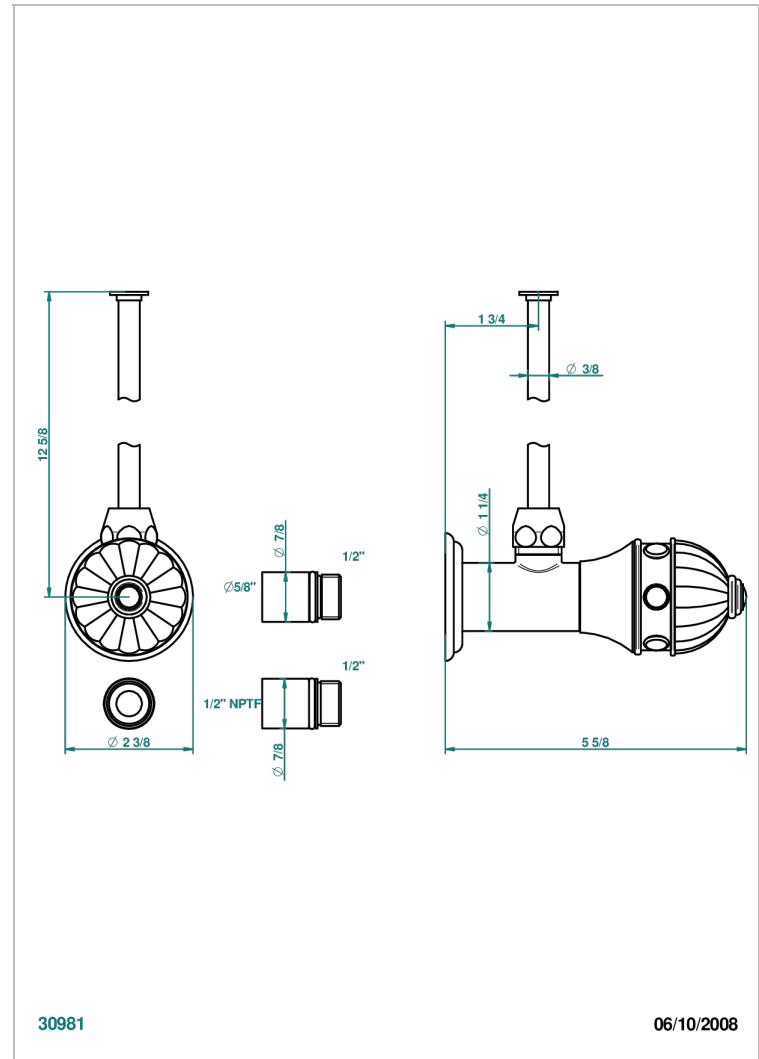

AMBOISE MALACHITE

A1J-181/SWC

Angle supply valve with 3/8" adaptor set for toilet

CHARACTERISTIC

- Amboise Malachite
- Angle supply valve with 3/8" adaptor set for toilet

AVAILABLE FINITIONS

Black ceram - D30
Blush PVD - H62
Brass color PVD - H49
Brown bronze color PVD - F33
Chrome polished - A02
Chrome polished / gold polished - G02