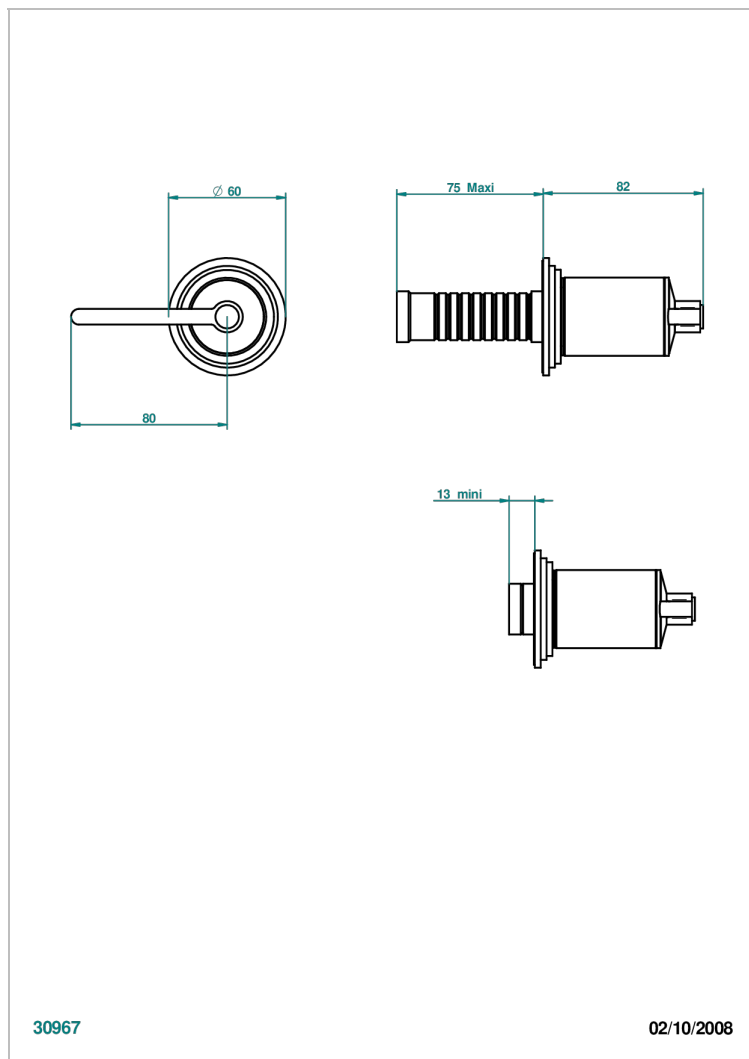

# FAUBOURG BLACK PORCELAIN WITH LEVER HANDLES

G2M-30B/N

Wall volume control 30 & 32 trim (no marking)

30967

02/10/2008

## CHARACTERISTIC

- Faubourg Black Porcelain with lever handles
- Wall volume control 30 & 32 trim (no marking)

## RELATED SKU'S

- Ref. G00-32CUSA 3/4" Volume control wall valve with ceramic cartridge
- Ref. G00-30CUSA 1/2" volume control wall valve with ceramic cartridge