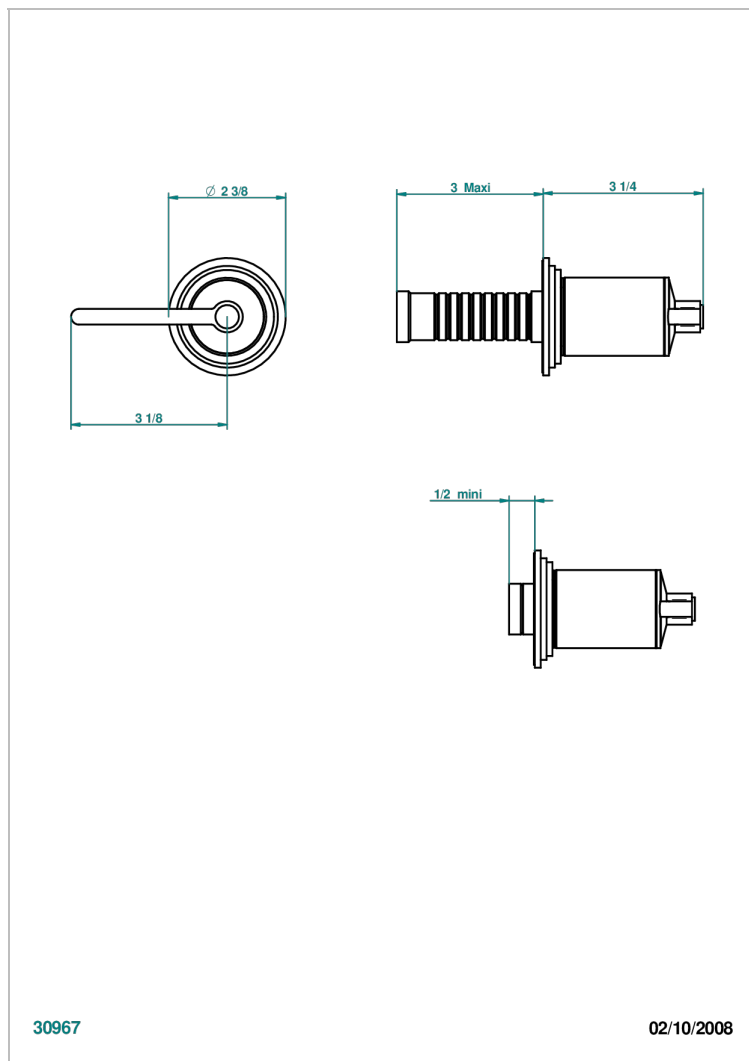

# FAUBOURG BLACK PORCELAIN WITH LEVER HANDLES

G2M-30B/N

Wall volume control 30 & 32 trim (no marking)

30967

02/10/2008

## CHARACTERISTIC

- Faubourg Black Porcelain with lever handles
- Wall volume control 30 & 32 trim (no marking)

## RELATED SKU'S

- Ref. G00-32CUSA 3/4" Volume control wall valve with ceramic cartridge
- Ref. G00-30CUSA 1/2" volume control wall valve with ceramic cartridge