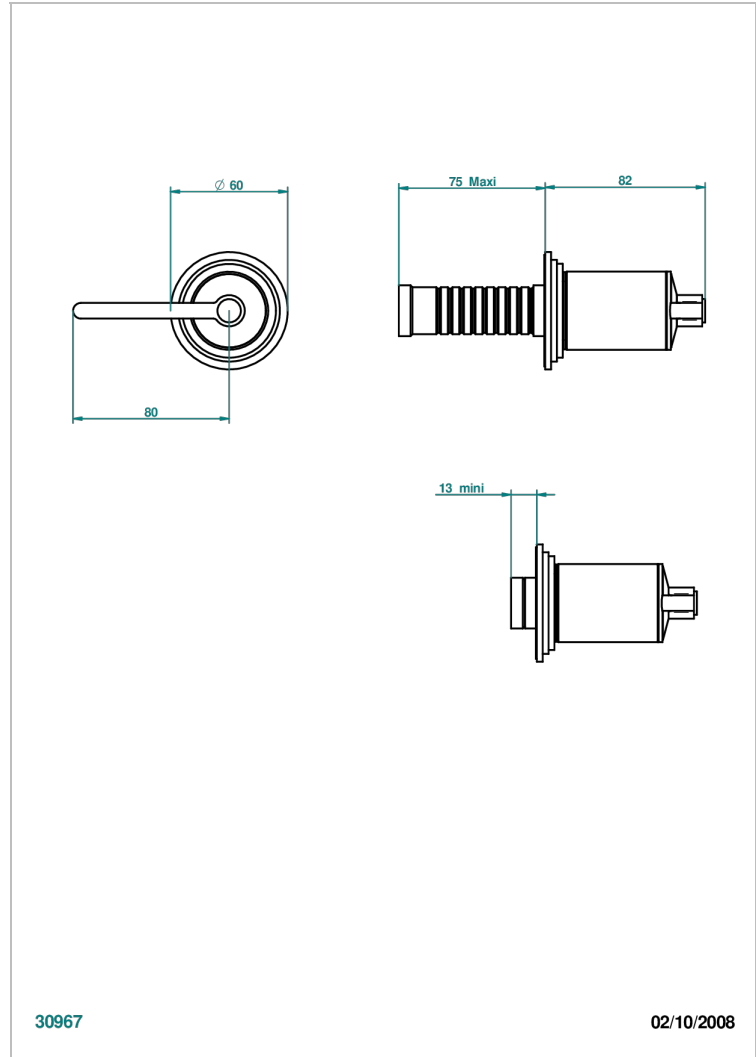

FAUBOURG BLACK PORCELAIN WITH LEVER

G2M-30B/N

wall valve trim only for valve item code 30 and 32 or diverter 50/4/VM. No writing

THG[®]
PARIS

30967

02/10/2008

CHARACTERISTIC

- Faubourg Black Porcelain with lever
- wall valve trim only for valve item code 30 and 32 or diverter 50/4/VM. No writing

RELATED SKU'S

- Ref. G00-30/CA Wall mounted 1/2" valve body with ceramic head, 1/4 turn left - no trim
- Ref. G00-32/CA Wall mounted 3/4" valve with ceramic head, 1/4 turn left - no trim

AVAILABLE FINITIONS