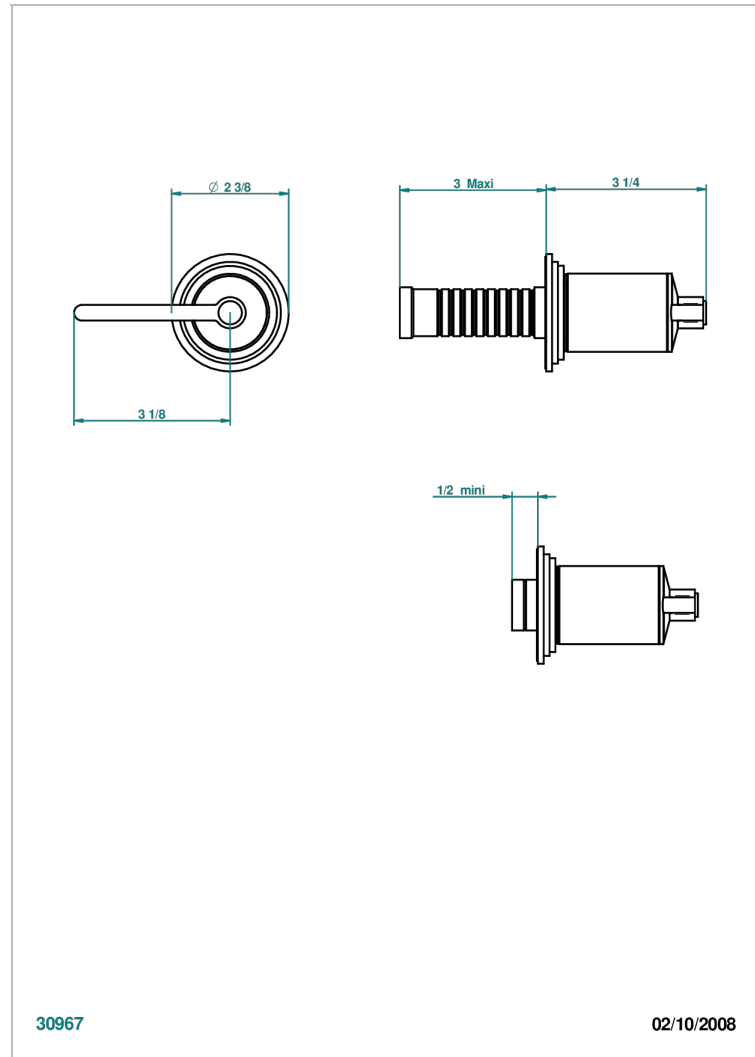

FAUBOURG BLACK PORCELAIN WITH LEVER

G2M-30B/N

wall valve trim only for valve item code 30 and 32 or diverter 50/4/VM. No writing

THG[®]
PARIS

CHARACTERISTIC

- Faubourg Black Porcelain with lever
- wall valve trim only for valve item code 30 and 32 or diverter 50/4/VM. No writing

RELATED SKU'S

- Ref. G00-30/CA Wall mounted 1/2" valve body with ceramic head, 1/4 turn left - no trim
- Ref. G00-32/CA Wall mounted 3/4" valve with ceramic head, 1/4 turn left - no trim

AVAILABLE FINITIONS