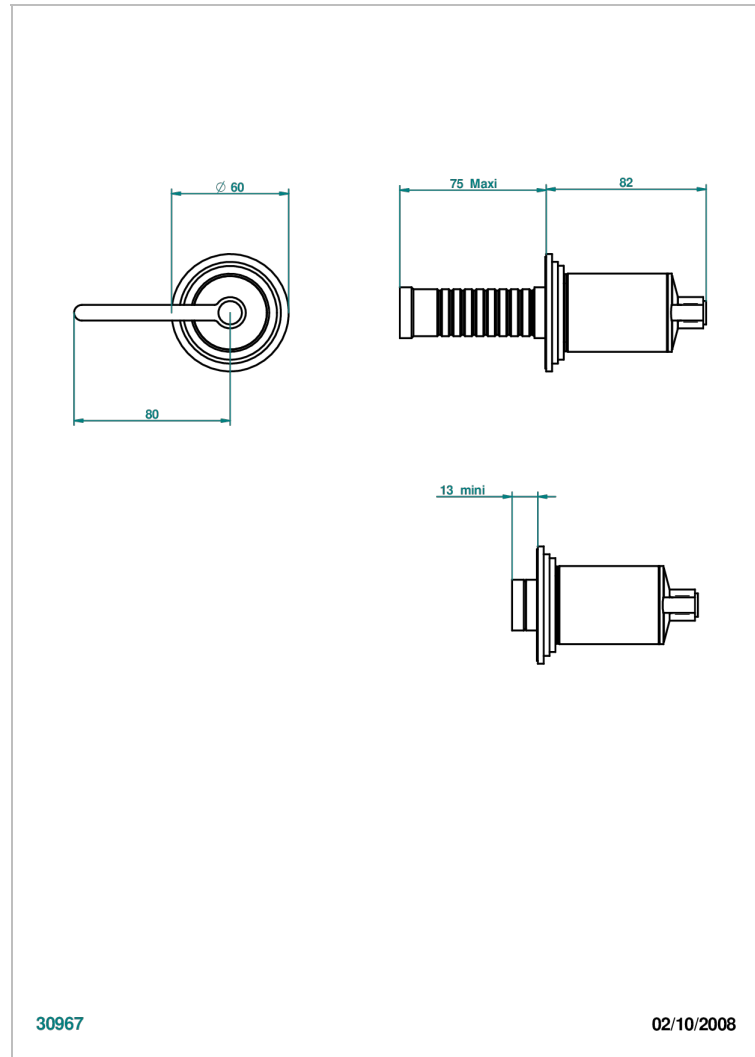

# FAUBOURG BLACK PORCELAIN WITH LEVER

G2M-30B/N

wall valve trim only for valve item code 30 and 32 or diverter 50/4/VM. No writing

THG<sup>®</sup>  
PARIS

## CHARACTERISTIC

- Faubourg Black Porcelain with lever
- wall valve trim only for valve item code 30 and 32 or diverter 50/4/VM. No writing

## RELATED SKU'S

- Ref. G00-30/CA Wall mounted 1/2" valve body with ceramic head, 1/4 turn left - no trim
- Ref. G00-32/CA Wall mounted 3/4" valve with ceramic head, 1/4 turn left - no trim