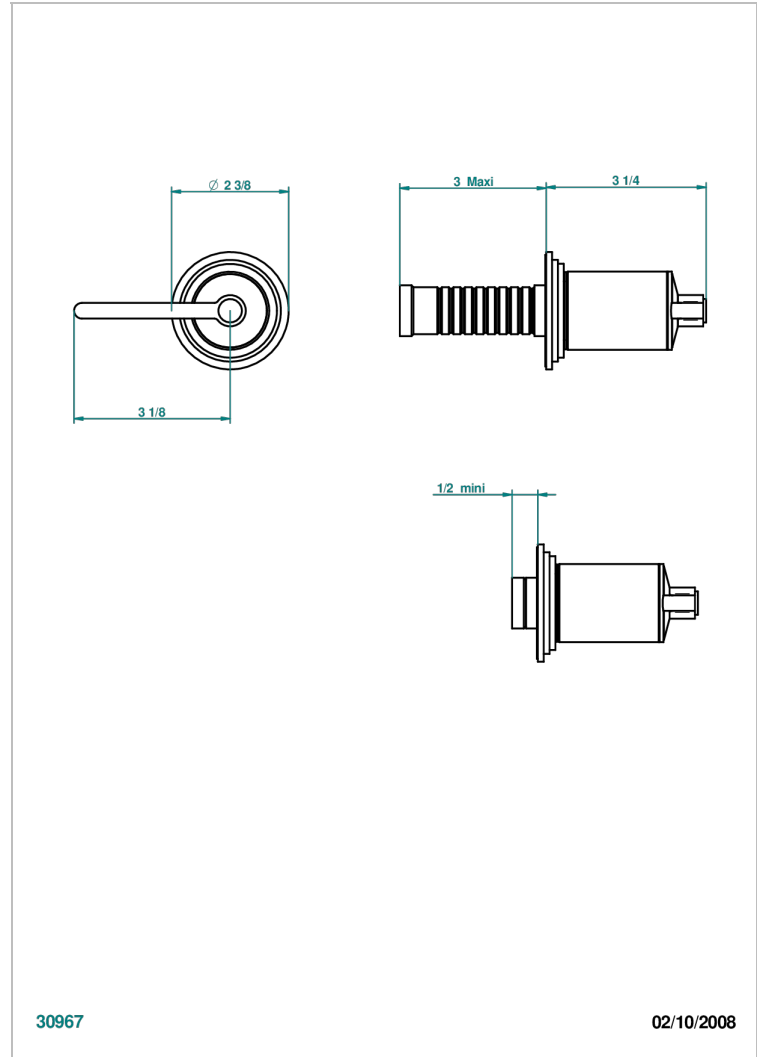

FAUBOURG BLACK PORCELAIN WITH LEVER

G2M-30B/N

THG[®]
PARIS

wall valve trim only for valve item code 30 and 32 or diverter 50/4/VM. No writing

CHARACTERISTIC

- Faubourg Black Porcelain with lever
- wall valve trim only for valve item code 30 and 32 or diverter 50/4/VM. No writing

RELATED SKU'S

- Ref. G00-30/CA Wall mounted 1/2" valve body with ceramic head, 1/4 turn left - no trim
- Ref. G00-32/CA Wall mounted 3/4" valve with ceramic head, 1/4 turn left - no trim

AVAILABLE FINITIONS