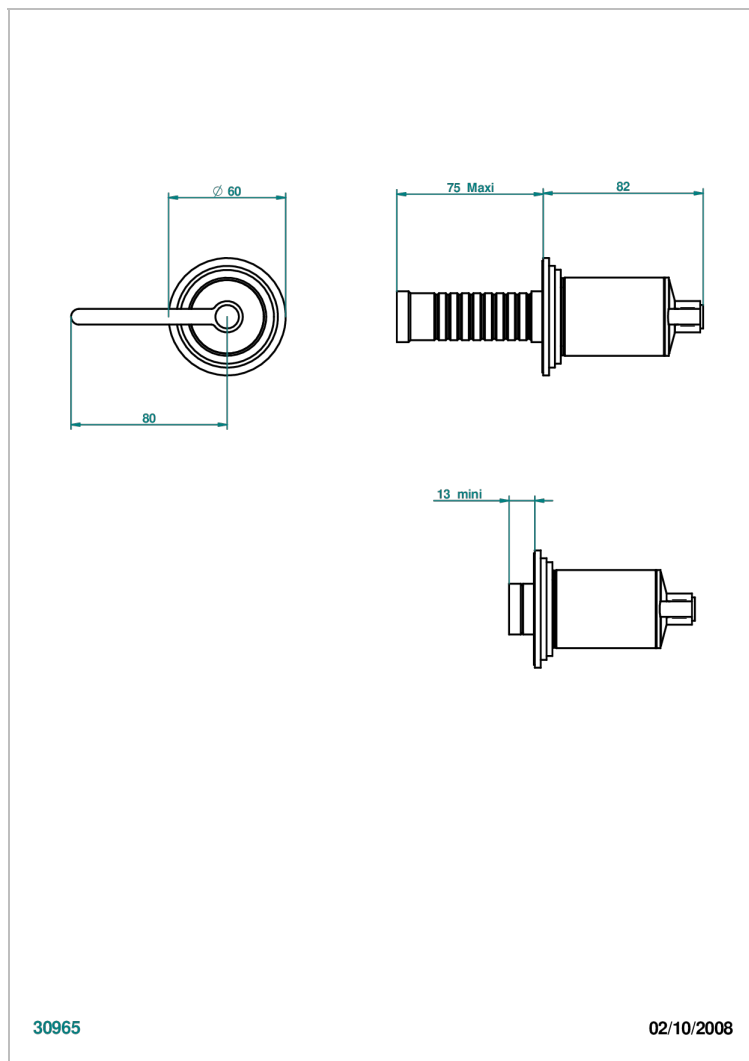

FAUBOURG WHITE PORCELAIN WITH LEVER HANDLES

G2J-30B/N

Wall volume control 30 & 32 trim (no marking)

30965

02/10/2008

CHARACTERISTIC

- Faubourg White Porcelain with lever handles
- Wall volume control 30 & 32 trim (no marking)

RELATED SKU'S

- Ref. G00-32CUSA 3/4" Volume control wall valve with ceramic cartridge
- Ref. G00-30CUSA 1/2" volume control wall valve with ceramic cartridge

AVAILABLE FINITIONS

Black ceram - D30

Blush PVD - H62